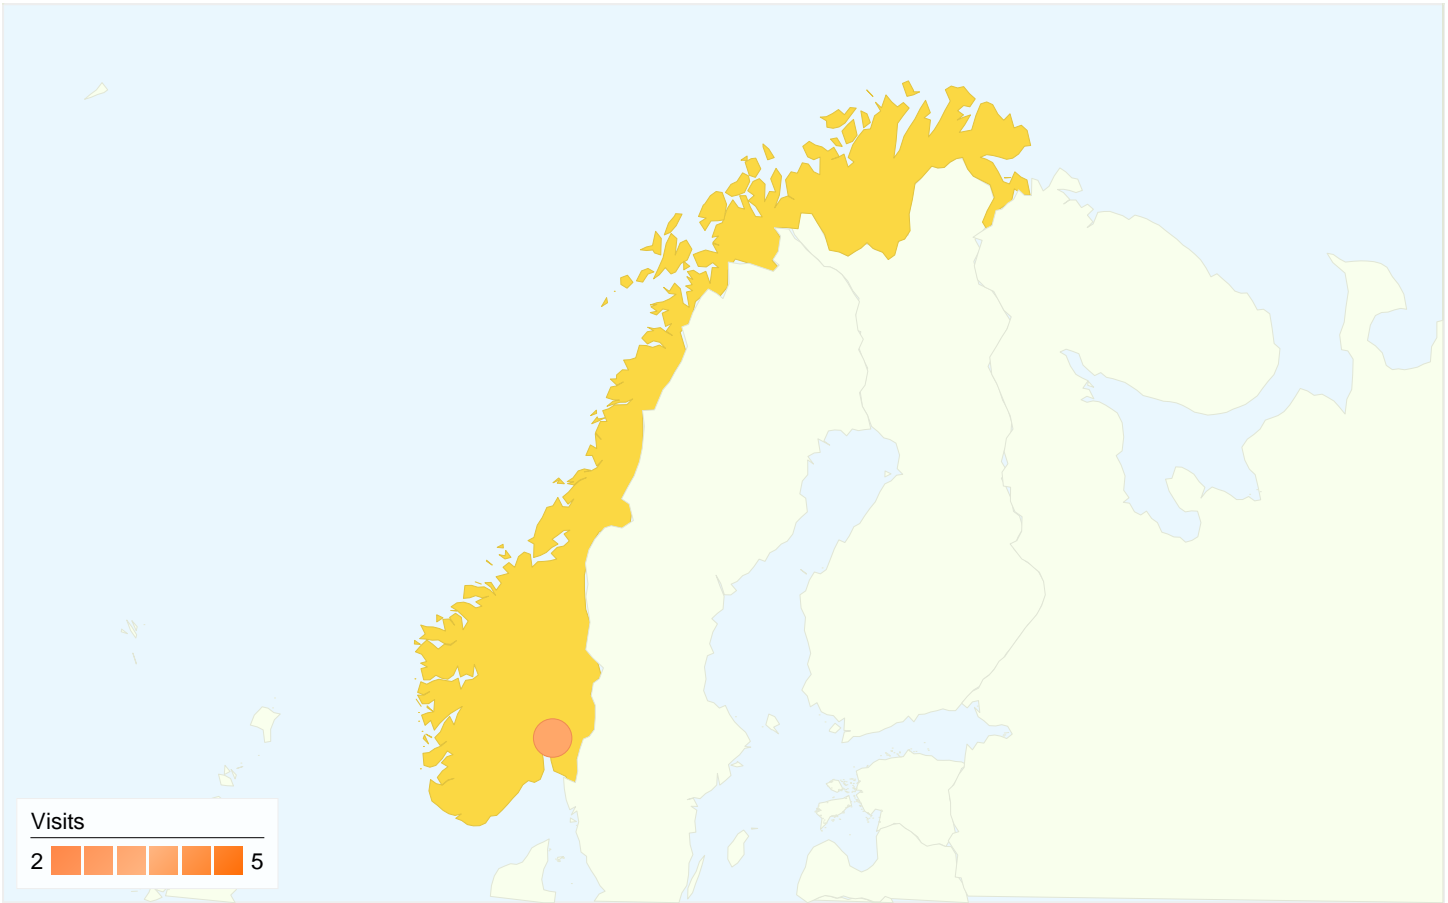

Country/Territory Detail:

Norway

Apr 26, 2009 - Aug 28, 2009

Comparing to: Site

This country/territory sent 7 visits via 2 cities

Site Usage

Visits 7 % of Site Total: 0.17%	Pages/Visit 3.71 Site Avg: 4.12 (-9.76%)	Avg. Time on Site 00:02:22 Site Avg: 00:02:51 (-16.91%)	% New Visits 28.57% Site Avg: 19.02% (50.23%)	Bounce Rate 28.57% Site Avg: 35.30% (-19.06%)	
City	Visits	Pages/Visit	Avg. Time on Site	% New Visits	Bounce Rate
Oslo	5	1.80	00:00:27	20.00%	40.00%
(not set)	2	8.50	00:07:09	50.00%	0.00%