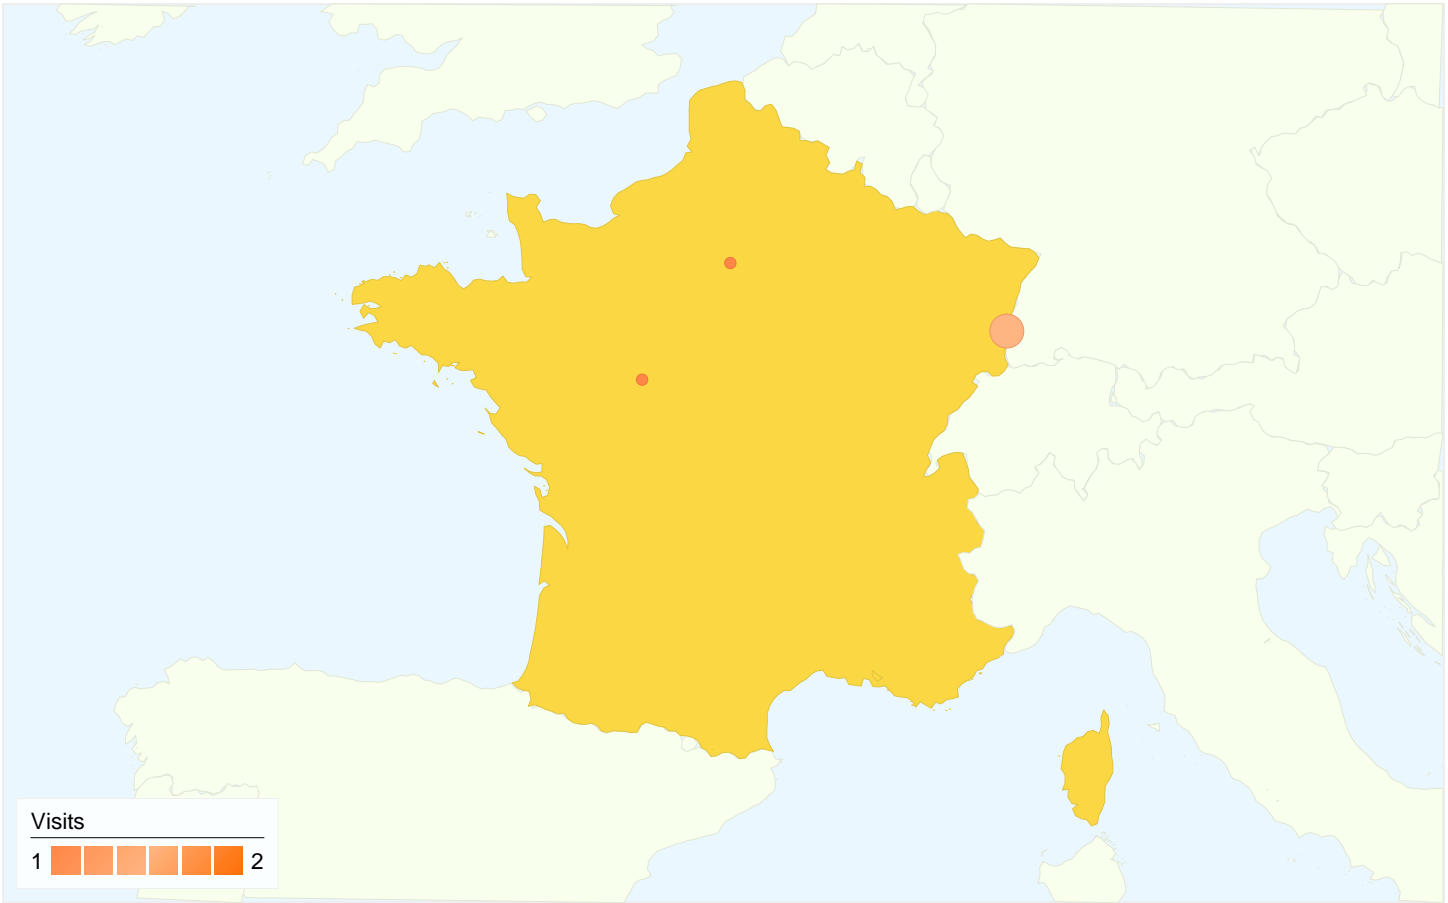

Country/Territory Detail:

France

Apr 26, 2009 - Aug 28, 2009

Comparing to: Site

This country/territory sent 4 visits via 3 cities

Site Usage

Visits 4 % of Site Total: 0.10%	Pages/Visit 2.75 Site Avg: 4.12 (-33.19%)	Avg. Time on Site 00:01:00 Site Avg: 00:02:51 (-64.71%)	% New Visits 75.00% Site Avg: 19.02% (294.36%)	Bounce Rate 25.00% Site Avg: 35.30% (-29.18%)	
City	Visits	Pages/Visit	Avg. Time on Site	% New Visits	Bounce Rate
Algolsheim	2	2.50	00:01:04	50.00%	0.00%
Paris	1	5.00	00:01:53	100.00%	0.00%
Tours	1	1.00	00:00:00	100.00%	100.00%

1 - 3 of 3