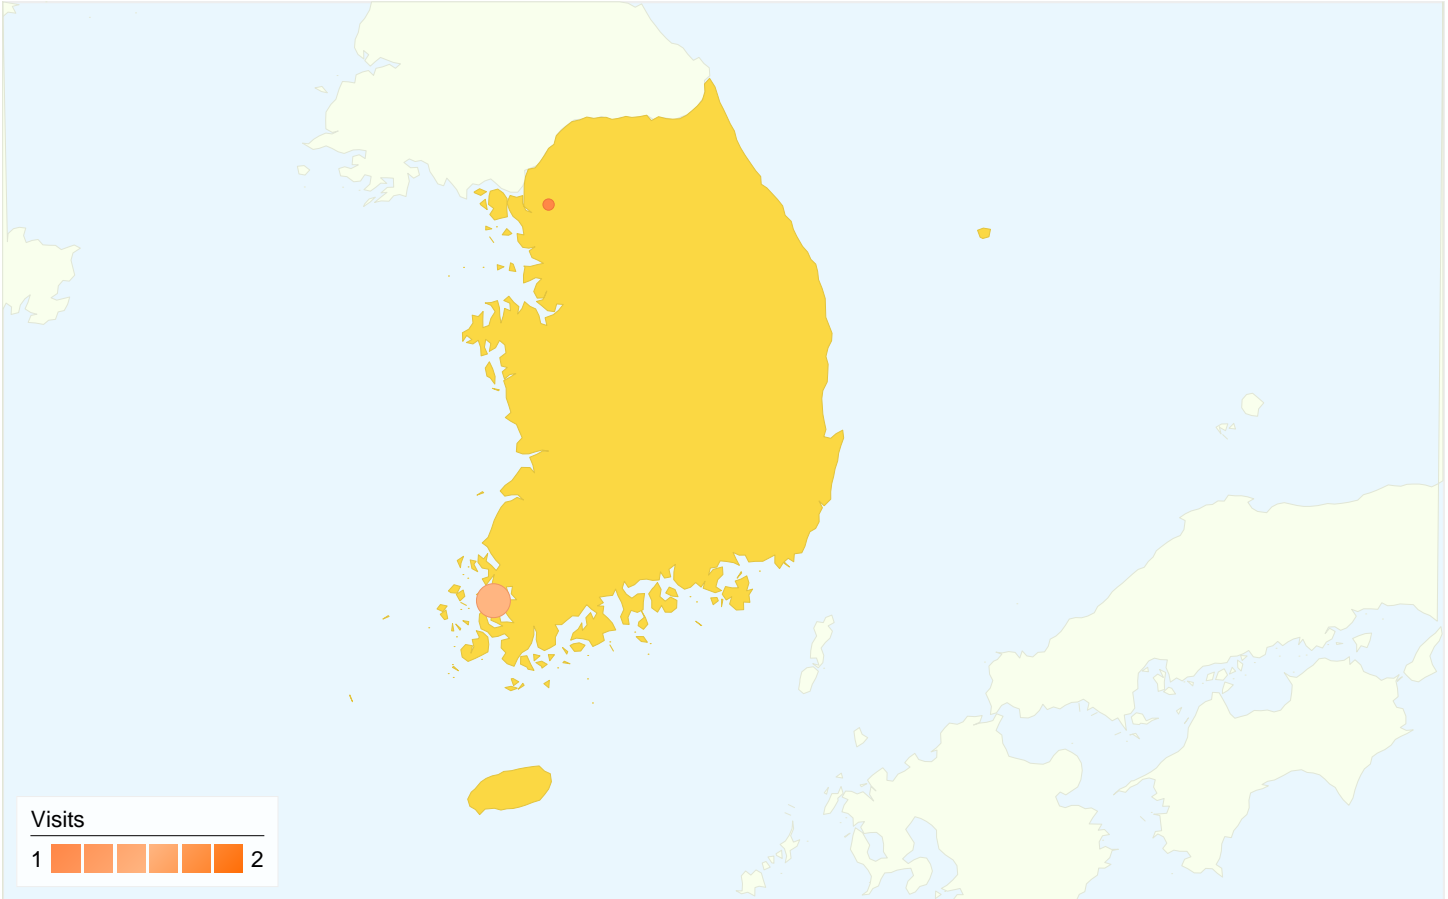

1 - 3 of 3

Country/Territory Detail:

South Korea

Apr 26, 2009 - Aug 28, 2009

Comparing to: Site

This country/territory sent 3 visits via 2 cities

Site Usage

Visits 3 % of Site Total: 0.07%	Pages/Visit 2.67 Site Avg: 4.12 (-35.22%)	Avg. Time on Site 00:09:58 Site Avg: 00:02:51 (250.45%)	% New Visits 100.00% Site Avg: 19.02% (425.81%)	Bounce Rate 66.67% Site Avg: 35.30% (88.87%)	
City	Visits	Pages/Visit	Avg. Time on Site	% New Visits	Bounce Rate
Mokpo	2	1.00	00:00:00	100.00%	100.00%
Koyang-Ni	1	6.00	00:29:55	100.00%	0.00%