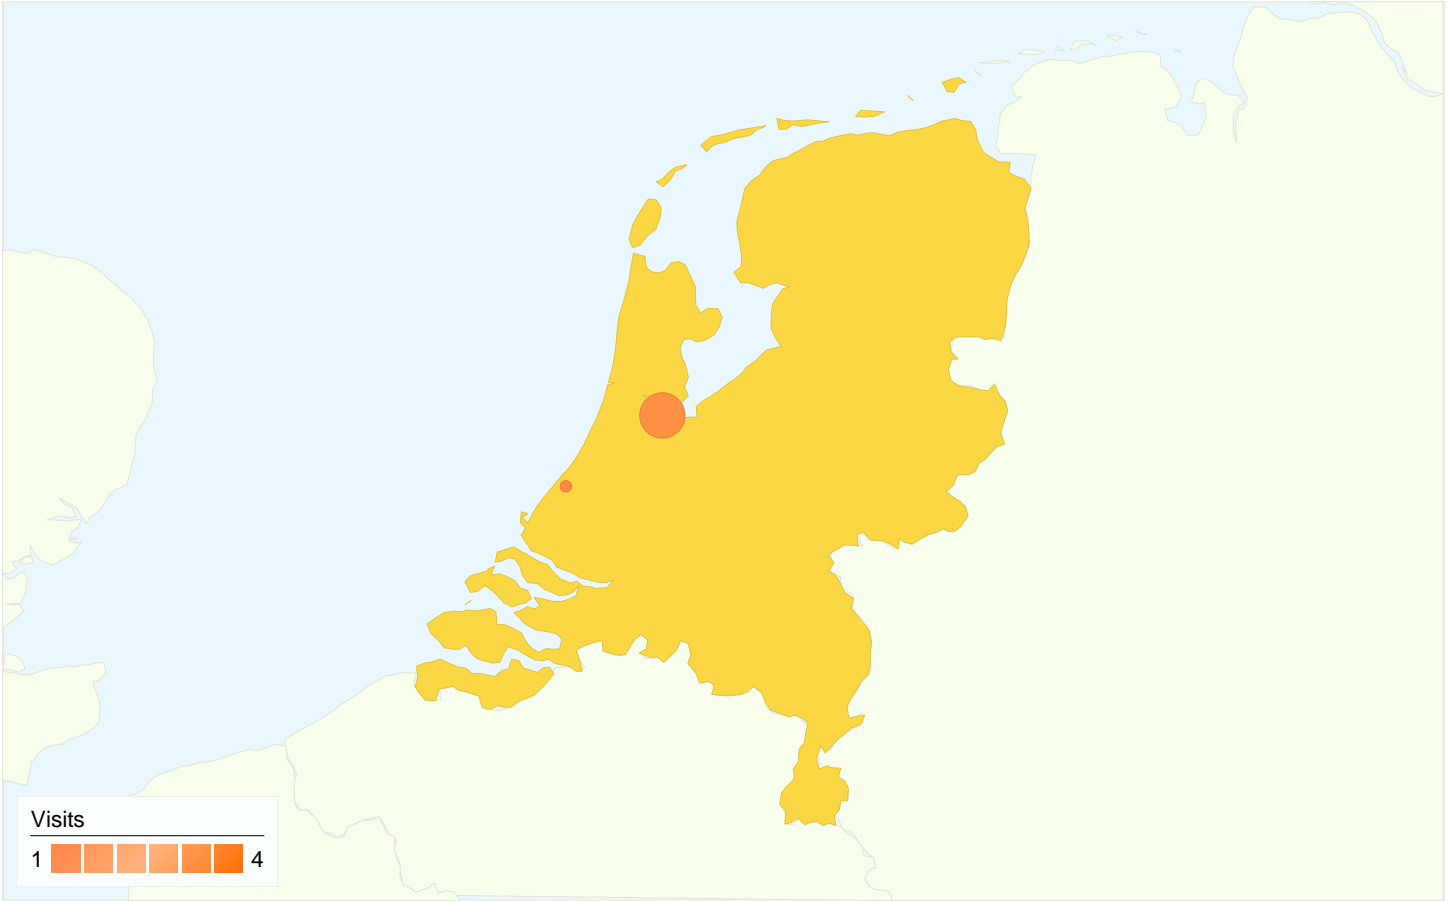

Country/Territory Detail:

Netherlands

Apr 26, 2009 - Aug 28, 2009

Comparing to: Site

This country/territory sent 6 visits via 3 cities

Site Usage

Visits 6 % of Site Total: 0.15%	Pages/Visit 3.33 Site Avg: 4.12 (-19.02%)	Avg. Time on Site 00:00:40 Site Avg: 00:02:51 (-76.47%)	% New Visits 100.00% Site Avg: 19.02% (425.81%)	Bounce Rate 33.33% Site Avg: 35.30% (-5.57%)	
City	Visits	Pages/Visit	Avg. Time on Site	% New Visits	Bounce Rate
Amsterdam	4	1.50	00:00:05	100.00%	50.00%
(not set)	1	12.00	00:03:10	100.00%	0.00%
The Hague	1	2.00	00:00:33	100.00%	0.00%

1 - 3 of 3