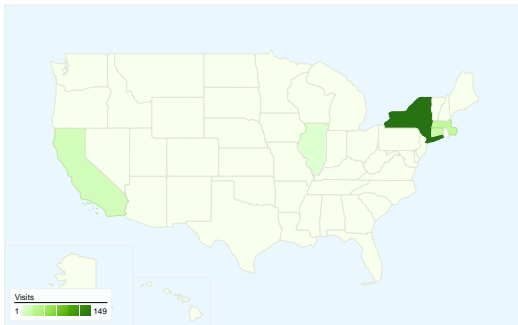

Visitors
809

Map Overlay world

Traffic Sources Overview

- **Search Engines**
2,141.00 (52.83%)
- **Referring Sites**
1,269.00 (31.31%)
- **Direct Traffic**
643.00 (15.86%)

Map Overlay IE

Map Overlay US

Map Overlay GB

Map Overlay DE

Map Overlay AU

Map Overlay HR

Map Overlay NO

Map Overlay NL

Map Overlay ES

810 people visited this site

 **4,054** Visits

All traffic sources sent a total of 4,053 visits

-  **15.86% Direct Traffic**
-  **31.30% Referring Sites**
-  **52.84% Search Engines**

- **Search Engines**
2,141.00 (52.83%)
- **Referring Sites**
1,269.00 (31.31%)
- **Direct Traffic**
643.00 (15.86%)