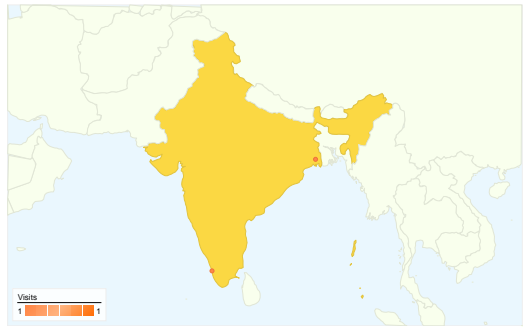

Map Overlay FR

Map Overlay KR

Map Overlay NZ

Map Overlay AT

Map Overlay IN

Map Overlay PT

Map Overlay DK

Map Overlay JP

Map Overlay IT

Map Overlay PK

Map Overlay TR

Country/Territory Detail:

Sweden

Apr 26, 2009 - Aug 28, 2009

Comparing to: Site

This country/territory sent 4 visits via 1 cities