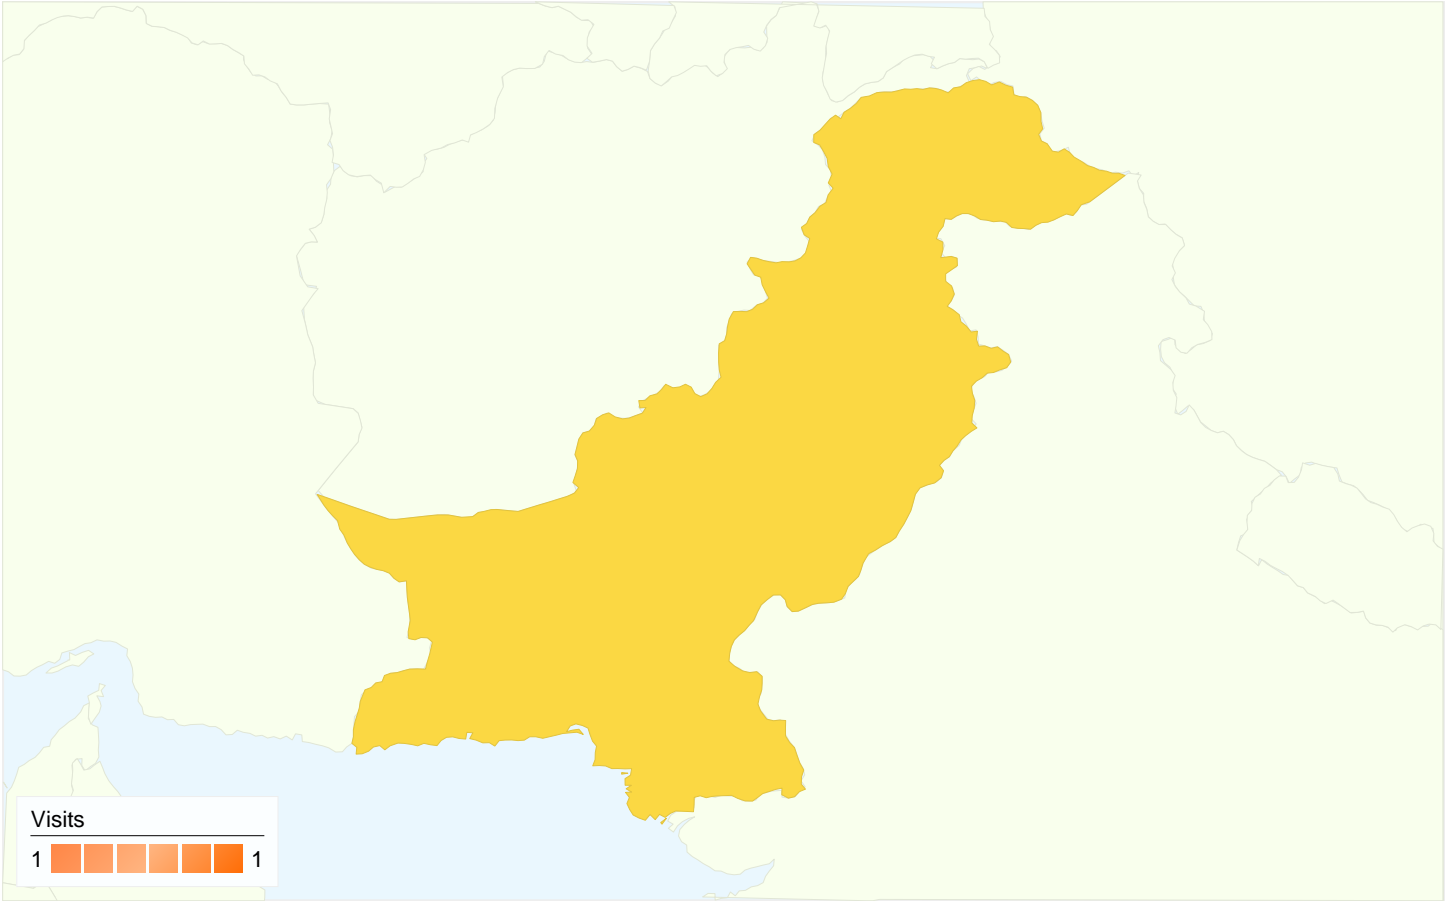

Country/Territory Detail:

Pakistan

Apr 26, 2009 - Aug 28, 2009

Comparing to: Site

This country/territory sent 1 visits via 1 cities

Site Usage						
Visits 1 % of Site Total: 0.02%	Pages/Visit 2.00 Site Avg: 4.12 (-51.41%)	Avg. Time on Site 00:01:09 Site Avg: 00:02:51 (-59.59%)	% New Visits 100.00% Site Avg: 19.02% (425.81%)	Bounce Rate 0.00% Site Avg: 35.30% (-100.00%)		
City	Visits	Pages/Visit	Avg. Time on Site	% New Visits	Bounce Rate	
(not set)	1	2.00	00:01:09	100.00%	0.00%	