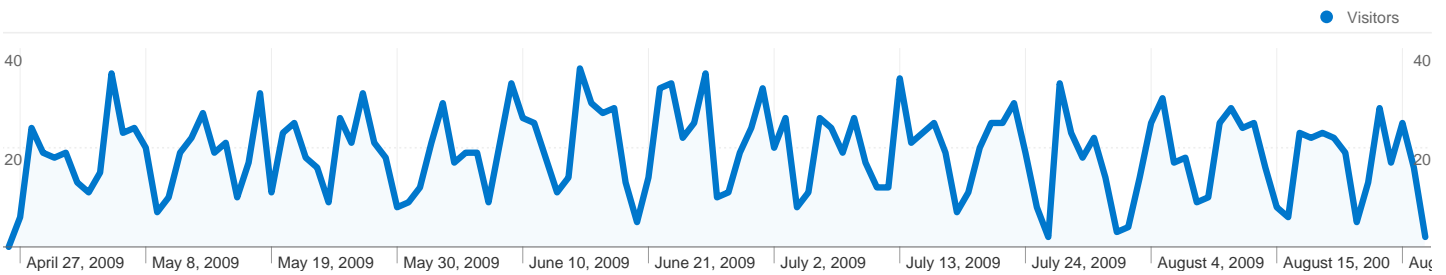

810 people visited this site

4,054 Visits

810 Absolute Unique Visitors

16,687 Pageviews

4.12 Average Pageviews

00:02:51 Time on Site

35.30% Bounce Rate

19.02% New Visits

Technical Profile

Browser	Visits	% visits	Connection Speed	Visits	% visits
Internet Explorer	3,716	91.66%	Unknown	2,198	54.22%
Firefox	243	5.99%	T1	1,502	37.05%
Opera Mini	39	0.96%	DSL	221	5.45%
Safari	29	0.72%	Cable	81	2.00%
Chrome	25	0.62%	Dialup	44	1.09%