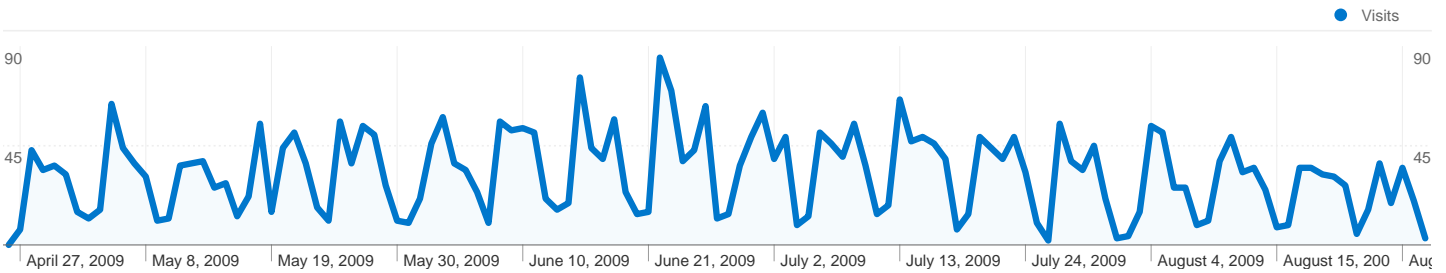

Site Usage

4,053 Visits

35.31% Bounce Rate

16,682 Pageviews

00:02:51 Avg. Time on Site

4.12 Pages/Visit

19.00% % New Visits

Visitors Overview

 **810** Absolute Unique Visitors

 **16,687** Pageviews

 **4.12** Average Pageviews

 **00:02:51** Time on Site

 **35.30%** Bounce Rate

 **19.02%** New Visits

Technical Profile

Browser	Visits	% visits	Connection Speed	Visits	% visits
Internet Explorer	3,716	91.66%	Unknown	2,198	54.22%
Firefox	243	5.99%	T1	1,502	37.05%
Opera Mini	39	0.96%	DSL	221	5.45%
Safari	29	0.72%	Cable	81	2.00%
Chrome	25	0.62%	Dialup	44	1.09%

All traffic sources sent a total of 4,053 visits

-  **15.86% Direct Traffic**
-  **31.30% Referring Sites**
-  **52.84% Search Engines**

- **Search Engines**
2,141.00 (52.83%)
- **Referring Sites**
1,269.00 (31.31%)
- **Direct Traffic**
643.00 (15.86%)