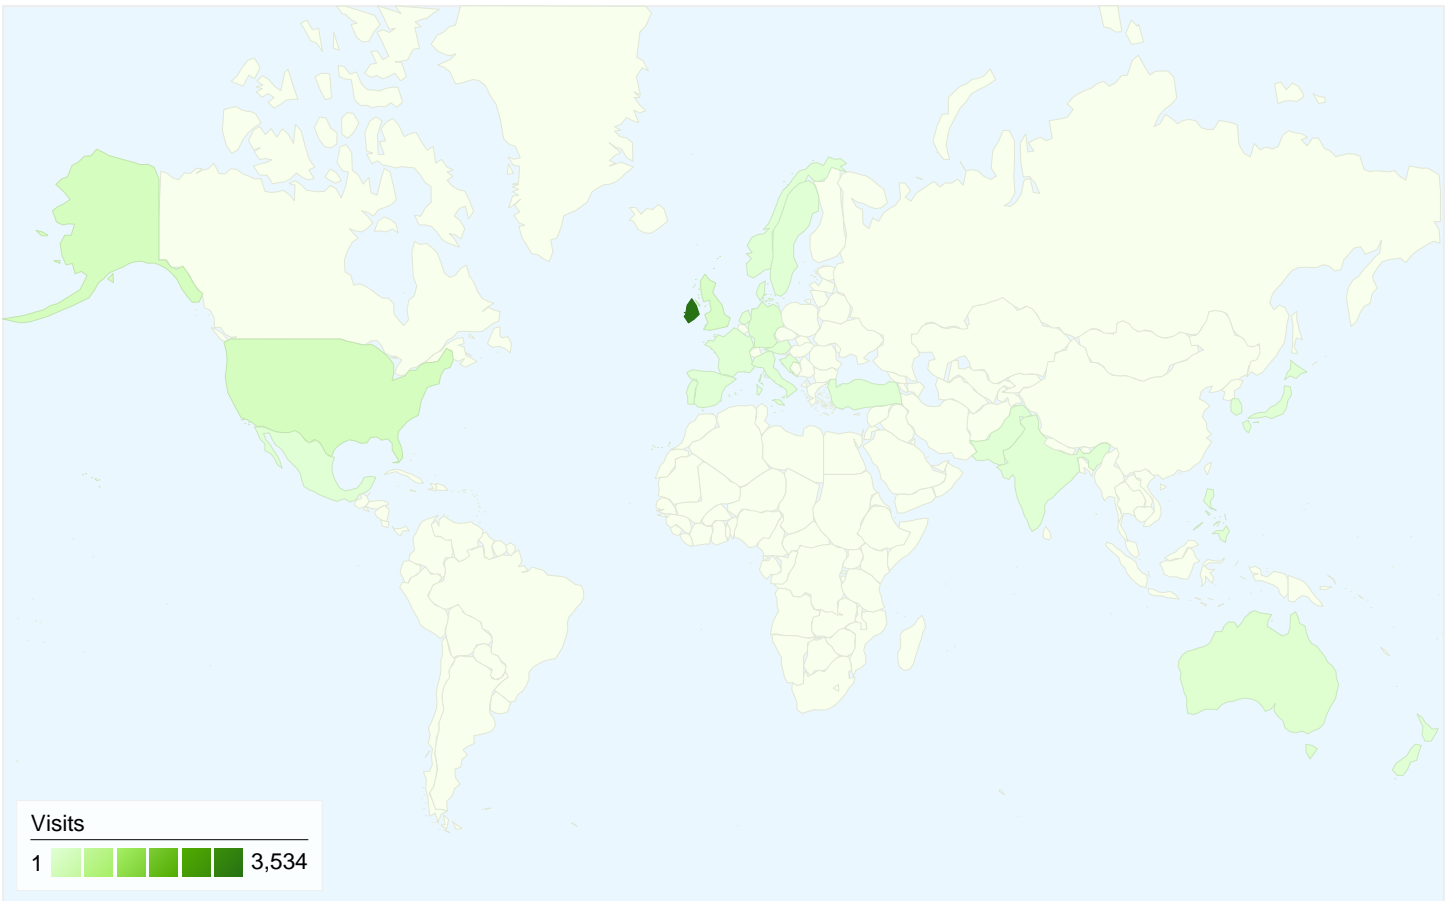

4,053 visits came from 23 countries/territories

Site Usage

Country/Territory	Visits	Pages/Visit	Avg. Time on Site	% New Visits	Bounce Rate
Ireland	3,534	4.20	00:02:51	16.89%	35.88%
United States	215	3.32	00:03:03	28.84%	34.88%
United Kingdom	153	3.33	00:02:37	39.87%	30.07%
Germany	62	4.89	00:03:04	8.06%	22.58%
Australia	36	3.53	00:02:24	25.00%	30.56%
Croatia	10	5.00	00:01:34	50.00%	30.00%
Norway	7	3.71	00:02:22	28.57%	28.57%
Netherlands	6	3.33	00:00:40	100.00%	33.33%
Spain	4	3.75	00:00:32	100.00%	0.00%