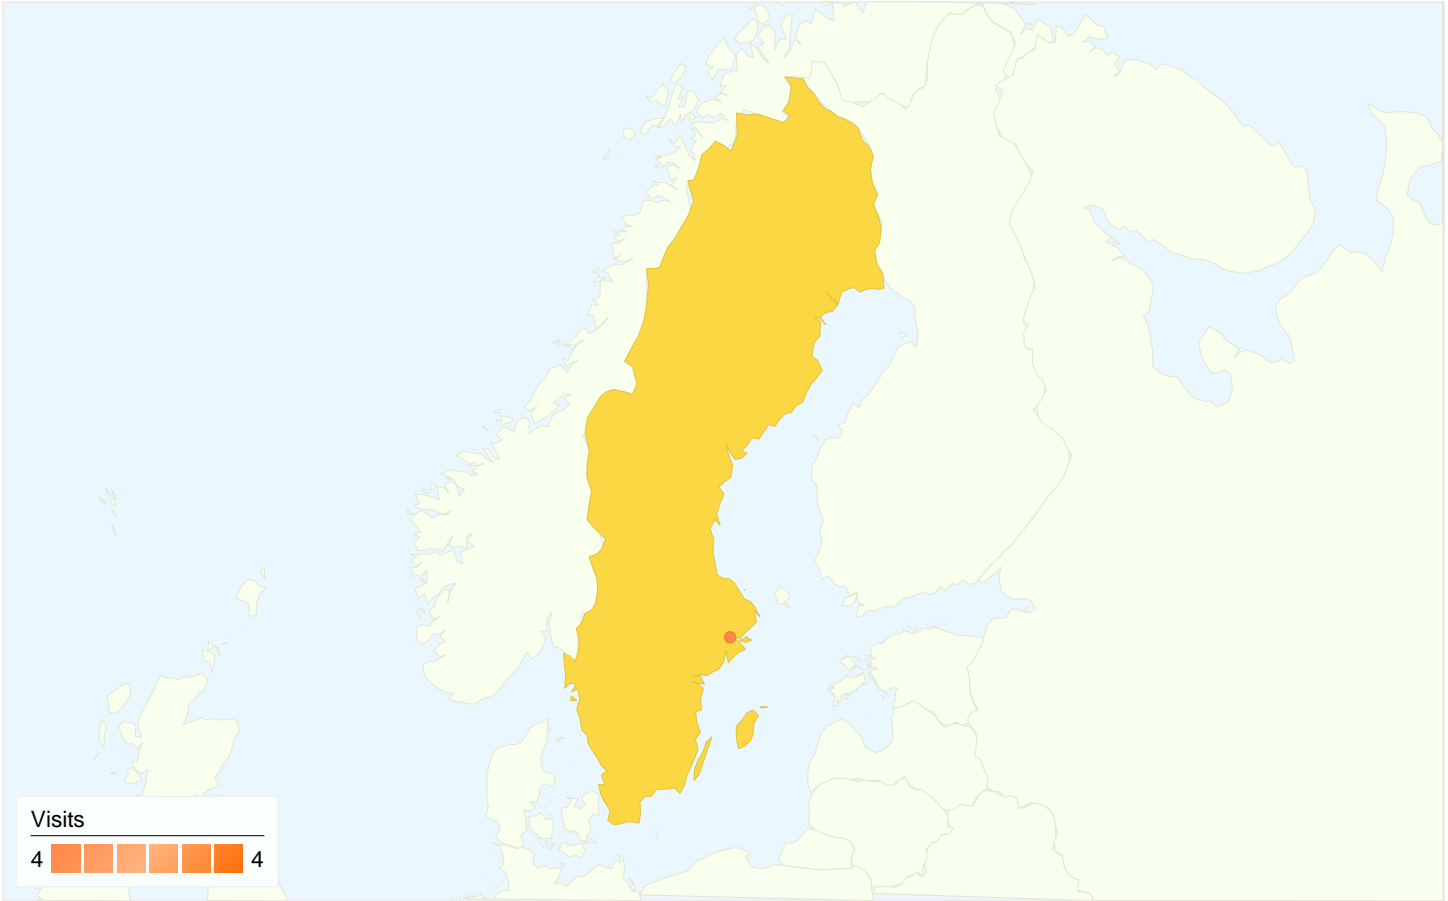

Map Overlay IT

Map Overlay PK

Map Overlay TR

Country/Territory Detail:

Sweden

Apr 26, 2009 - Aug 28, 2009

Comparing to: Site

This country/territory sent 4 visits via 1 cities