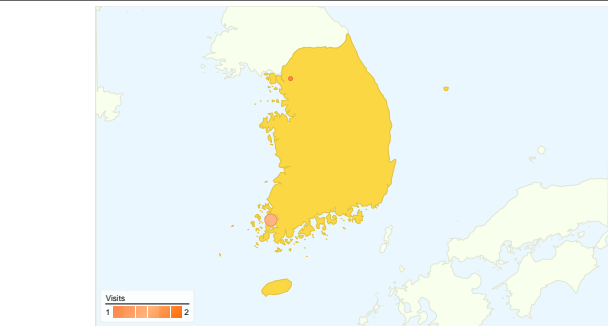

Site Usage

4,054 Visits

35.30% Bounce Rate

16,687 Pageviews

00:02:51 Avg. Time on Site

4.12 Pages/Visit

19.02% % New Visits

Map Overlay SE

Map Overlay FR

Map Overlay KR

Map Overlay NZ

Map Overlay AT

Map Overlay IN

Map Overlay PT

Map Overlay DK

Map Overlay JP