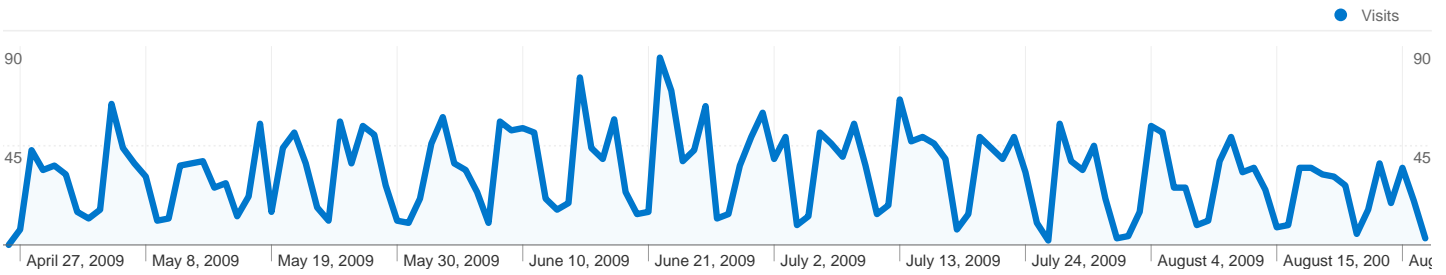

1 - 3 of 3

Country/Territory Detail:

Spain

Apr 26, 2009 - Aug 28, 2009

Comparing to: Site

This country/territory sent 4 visits via 3 cities

Site Usage

Visits 4 % of Site Total: 0.10%	Pages/Visit 3.75 Site Avg: 4.12 (-8.90%)	Avg. Time on Site 00:00:32 Site Avg: 00:02:51 (-81.11%)	% New Visits 100.00% Site Avg: 19.02% (425.81%)	Bounce Rate 0.00% Site Avg: 35.30% (-100.00%)	
City	Visits	Pages/Visit	Avg. Time on Site	% New Visits	Bounce Rate
Malaga	2	4.50	00:00:50	100.00%	0.00%
Las Palmas de Gran Canaria	1	3.00	00:00:16	100.00%	0.00%
Zaragoza	1	3.00	00:00:14	100.00%	0.00%

Site Usage

4,054 Visits

35.30% Bounce Rate

16,687 Pageviews

00:02:51 Avg. Time on Site

4.12 Pages/Visit

19.02% % New Visits

Map Overlay SE