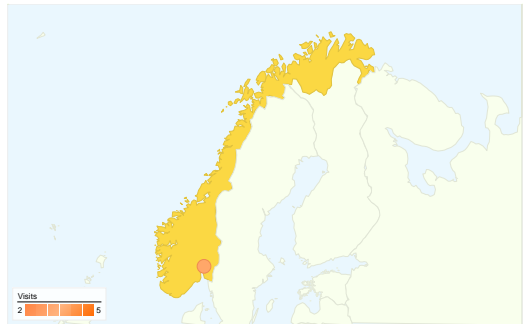

Visitors
809

Map Overlay world

Traffic Sources Overview

- **Search Engines**
2,141.00 (52.83%)
- **Referring Sites**
1,269.00 (31.31%)
- **Direct Traffic**
643.00 (15.86%)

Map Overlay IE

Map Overlay US

Map Overlay GB

Map Overlay DE

Map Overlay AU

Map Overlay HR

Map Overlay NO

Map Overlay NL

Map Overlay ES

810 people visited this site

 **4,054** Visits