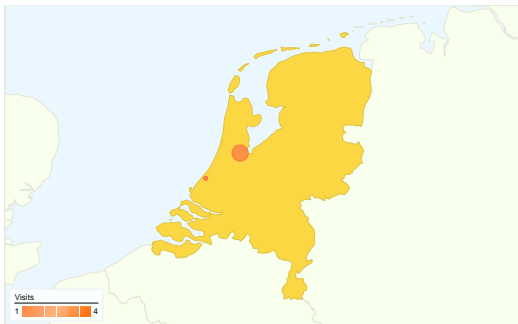

Visitors
809

Map Overlay world

Traffic Sources Overview

- **Search Engines**
2,141.00 (52.83%)
- **Referring Sites**
1,269.00 (31.31%)
- **Direct Traffic**
643.00 (15.86%)

Map Overlay IE

Map Overlay US

Map Overlay GB

Map Overlay DE

Map Overlay AU

Map Overlay HR

Map Overlay NO

Map Overlay NL

Map Overlay ES

810 people visited this site

 **4,054** Visits