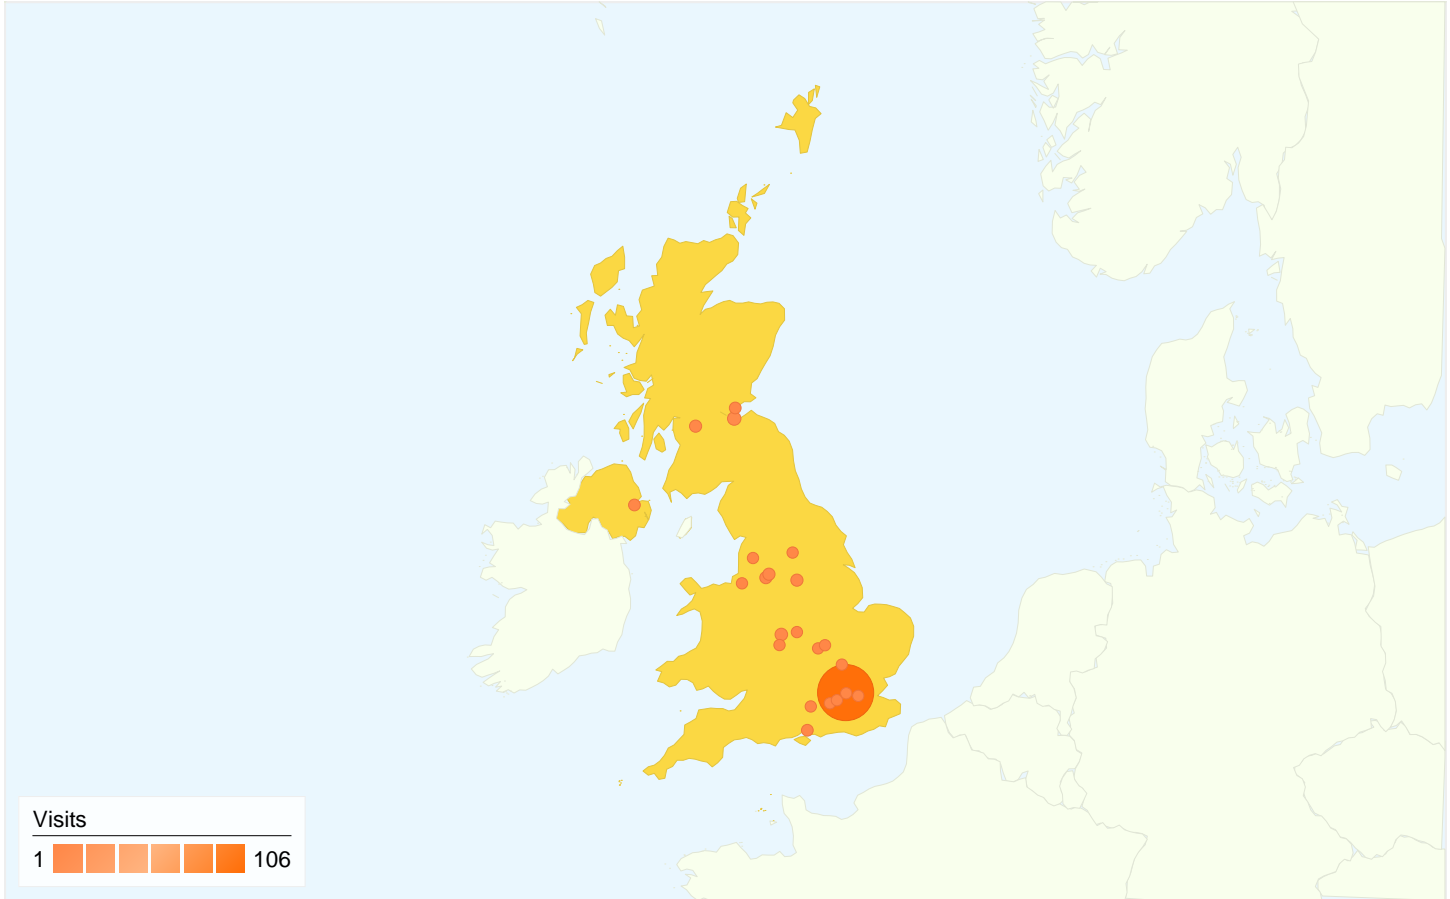

1 - 27 of 27

Country/Territory Detail:

United States

Apr 26, 2009 - Aug 28, 2009

Comparing to: Site

This country/territory sent 215 visits via 8 regions

Site Usage

Region	Visits	Pages/Visit	Avg. Time on Site	% New Visits	Bounce Rate
Visits 215 % of Site Total: 5.30%	Pages/Visit 3.32 Site Avg: 4.12 (-19.43%)	Avg. Time on Site 00:03:03 Site Avg: 00:02:51 (7.24%)	% New Visits 28.84% Site Avg: 19.02% (51.63%)	Bounce Rate 34.88% Site Avg: 35.30% (-1.17%)	
New York	149	3.49	00:03:45	22.15%	33.56%
Massachusetts	26	2.38	00:02:05	23.08%	42.31%
Connecticut	20	1.75	00:00:22	45.00%	30.00%
California	13	2.54	00:00:26	53.85%	38.46%
Illinois	3	14.33	00:08:04	100.00%	66.67%
North Carolina	2	2.50	00:00:25	100.00%	0.00%
Kansas	1	1.00	00:00:00	100.00%	100.00%
Texas	1	14.00	00:04:23	100.00%	0.00%

**This country/territory sent 153 visits via 24 cities**

Site Usage

City	Visits	Pages/Visit	Avg. Time on Site	% New Visits	Bounce Rate
London	106	2.92	00:02:40	20.75%	30.19%
(not set)	6	2.50	00:00:39	83.33%	33.33%
Edinburgh	6	3.50	00:00:43	66.67%	33.33%
Birmingham	4	4.25	00:03:50	50.00%	25.00%
Sheffield	3	5.33	00:01:33	100.00%	0.00%
Sale	3	7.33	00:04:40	33.33%	0.00%
Glasgow	3	2.33	00:00:15	100.00%	33.33%
Manchester	3	2.67	00:02:05	100.00%	33.33%
Kirkcaldy	2	4.50	00:01:54	100.00%	0.00%