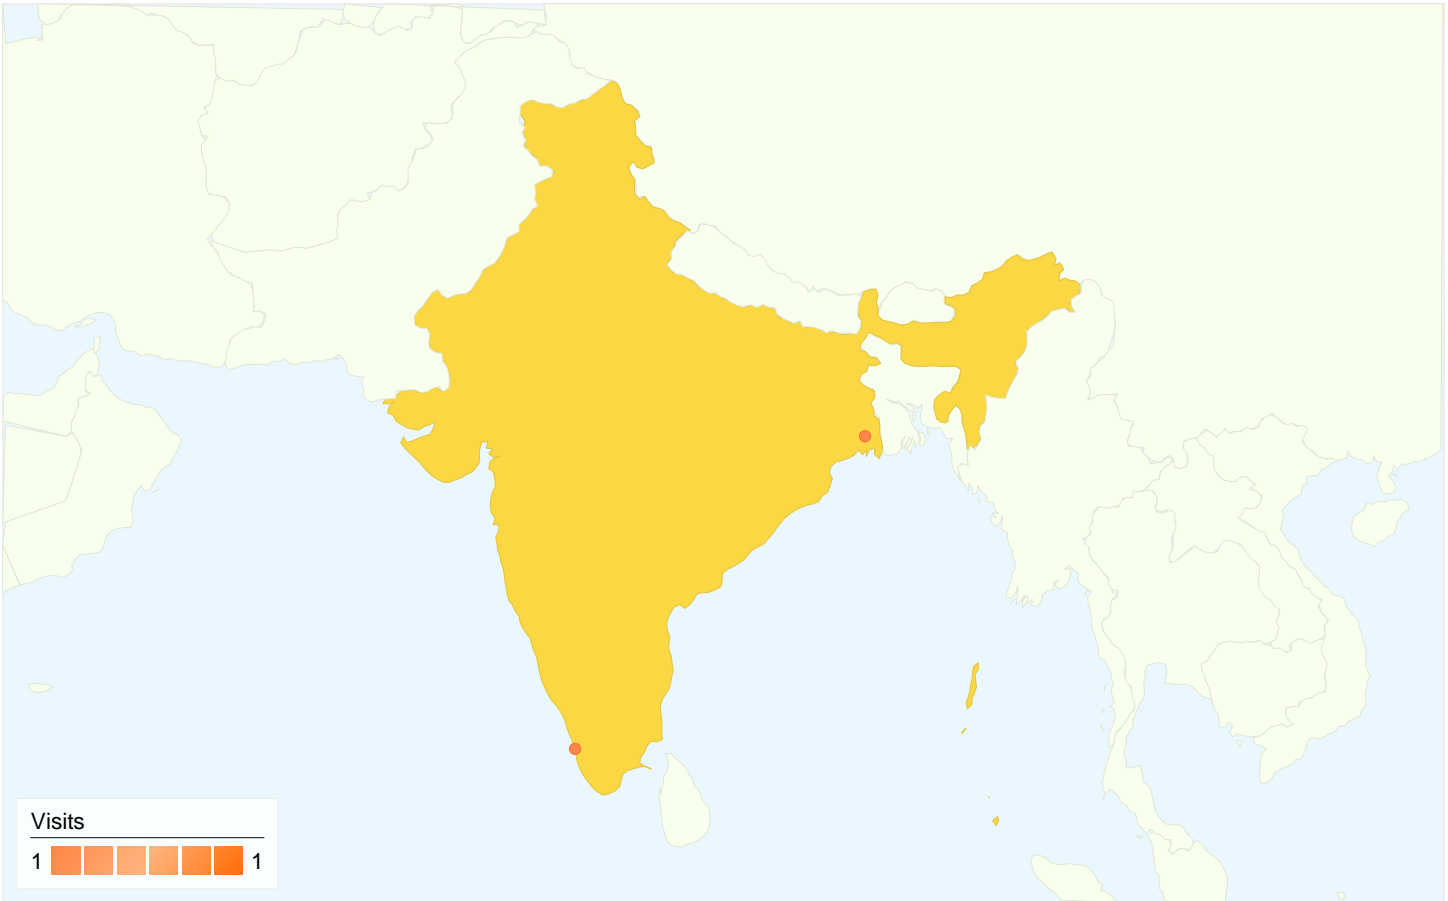

Country/Territory Detail:

India

Apr 26, 2009 - Aug 28, 2009

Comparing to: Site

This country/territory sent 2 visits via 2 cities

Site Usage

Visits 2 % of Site Total: 0.05%	Pages/Visit 3.00 Site Avg: 4.12 (-27.12%)	Avg. Time on Site 00:01:03 Site Avg: 00:02:51 (-63.39%)	% New Visits 100.00% Site Avg: 19.02% (425.81%)	Bounce Rate 50.00% Site Avg: 35.30% (41.65%)	
City	Visits	Pages/Visit	Avg. Time on Site	% New Visits	Bounce Rate
Cochin	1	1.00	00:00:00	100.00%	100.00%
Calcutta	1	5.00	00:02:05	100.00%	0.00%