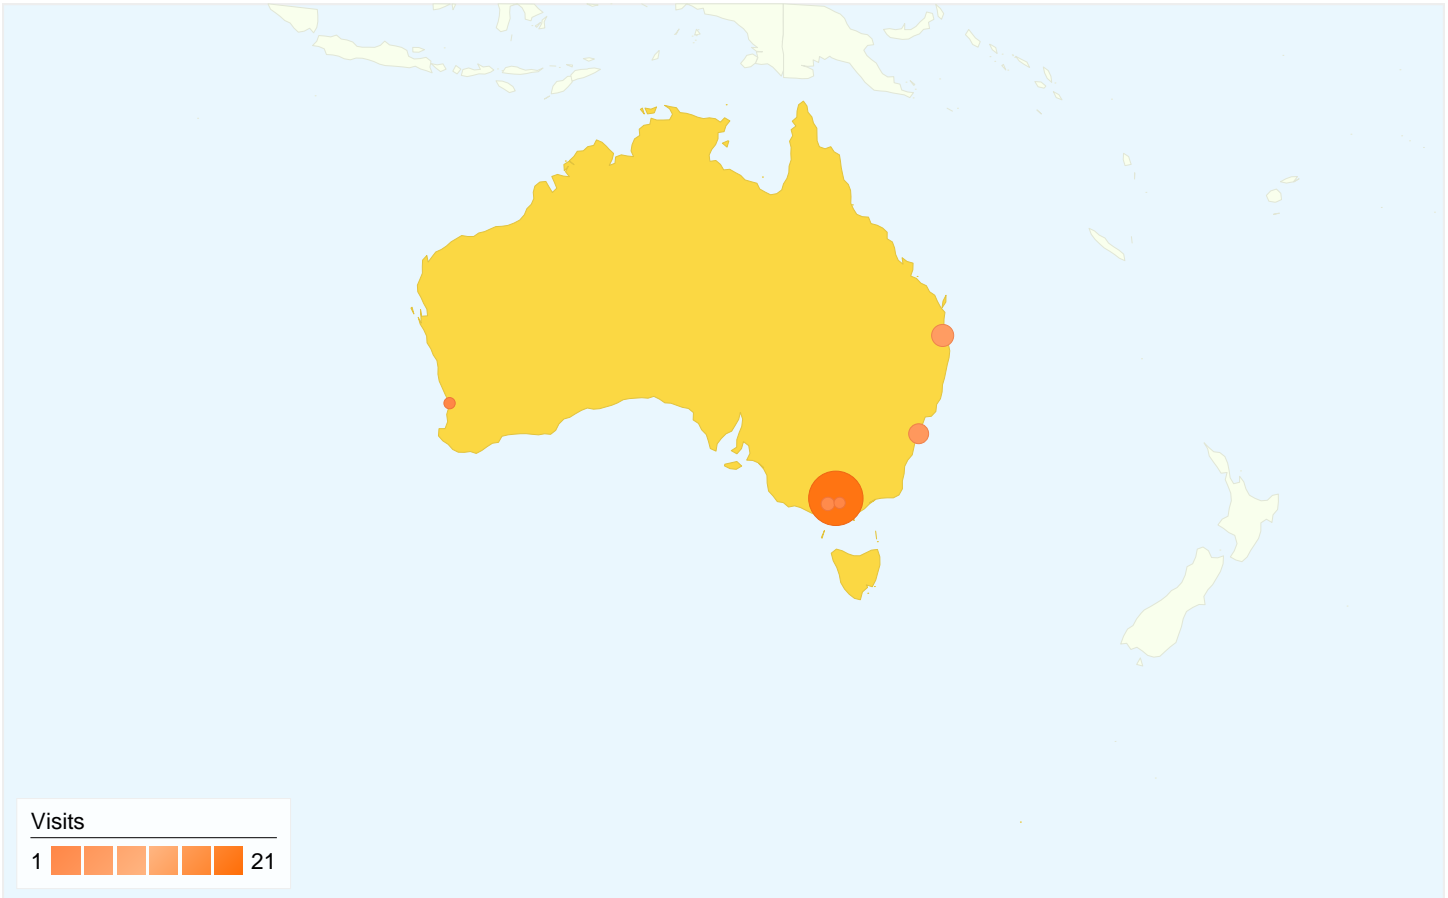

**This country/territory sent 153 visits via 24 cities**

Site Usage

City	Visits	Pages/Visit	Avg. Time on Site	% New Visits	Bounce Rate
London	106	2.92	00:02:40	20.75%	30.19%
(not set)	6	2.50	00:00:39	83.33%	33.33%
Edinburgh	6	3.50	00:00:43	66.67%	33.33%
Birmingham	4	4.25	00:03:50	50.00%	25.00%
Sheffield	3	5.33	00:01:33	100.00%	0.00%
Sale	3	7.33	00:04:40	33.33%	0.00%
Glasgow	3	2.33	00:00:15	100.00%	33.33%
Manchester	3	2.67	00:02:05	100.00%	33.33%
Kirkcaldy	2	4.50	00:01:54	100.00%	0.00%

Fareham	2	7.50	00:20:30	50.00%	50.00%
Belfast	2	3.50	00:00:54	100.00%	50.00%
Northhampton	1	17.00	00:05:38	100.00%	0.00%
Wellingborough	1	1.00	00:00:00	100.00%	100.00%
Redditch	1	1.00	00:00:00	100.00%	100.00%
Leeds	1	3.00	00:01:34	100.00%	0.00%
Bromborough	1	3.00	00:01:07	100.00%	0.00%
Letchworth	1	16.00	00:04:52	100.00%	0.00%
Basingstoke	1	1.00	00:00:00	100.00%	100.00%
Woking	1	2.00	00:00:15	100.00%	0.00%
Esher	1	1.00	00:00:00	100.00%	100.00%
Nuneaton	1	6.00	00:04:27	100.00%	0.00%
Dartford	1	1.00	00:00:00	100.00%	100.00%
Walton-le-Dale	1	8.00	00:02:56	100.00%	0.00%
Lambeth	1	3.00	00:00:50	100.00%	0.00%

1 - 24 of 24

**This country/territory sent 62 visits via 6 cities**

Site Usage

City	Visits	Pages/Visit	Avg. Time on Site	% New Visits	Bounce Rate
Munich	39	4.82	00:01:54	2.56%	20.51%
Stuttgart	19	2.79	00:00:32	0.00%	31.58%
Berlin	1	17.00	00:24:35	100.00%	0.00%
Dusseldorf	1	13.00	00:04:35	100.00%	0.00%
Mainz	1	29.00	01:14:45	100.00%	0.00%
Heidelberg	1	3.00	00:01:50	100.00%	0.00%

1 - 6 of 6

This country/territory sent 36 visits via 6 cities

Site Usage

City	Visits	Pages/Visit	Avg. Time on Site	% New Visits	Bounce Rate
Melbourne	21	3.62	00:01:49	14.29%	28.57%
Brisbane	6	2.17	00:00:58	16.67%	50.00%
Sydney	5	6.00	00:07:15	40.00%	0.00%
Geelong	2	2.00	00:01:27	100.00%	50.00%
Cranbourne	1	3.00	00:03:23	0.00%	0.00%
Perth	1	1.00	00:00:00	100.00%	100.00%