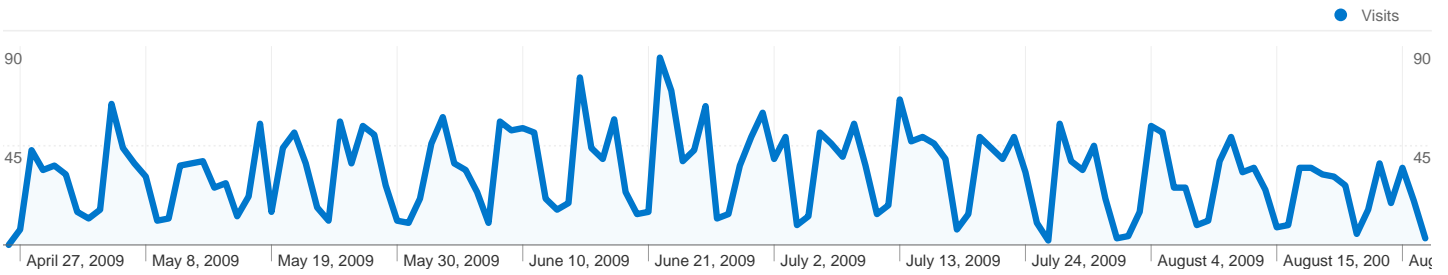

Country/Territory Detail:

Pakistan

Apr 26, 2009 - Aug 28, 2009

Comparing to: Site

This country/territory sent 1 visits via 1 cities

Site Usage						
Visits 1 % of Site Total: 0.02%	Pages/Visit 2.00 Site Avg: 4.12 (-51.41%)	Avg. Time on Site 00:01:09 Site Avg: 00:02:51 (-59.59%)	% New Visits 100.00% Site Avg: 19.02% (425.81%)	Bounce Rate 0.00% Site Avg: 35.30% (-100.00%)		
City	Visits	Pages/Visit	Avg. Time on Site	% New Visits	Bounce Rate	
(not set)	1	2.00	00:01:09	100.00%	0.00%	

Country/Territory Detail:

Turkey

Apr 26, 2009 - Aug 28, 2009

Comparing to: Site

This country/territory sent 1 visits via 1 cities

Site Usage

Visits 1 % of Site Total: 0.02%	Pages/Visit 1.00 Site Avg: 4.12 (-75.71%)	Avg. Time on Site 00:00:00 Site Avg: 00:02:51 (-100.00%)	% New Visits 100.00% Site Avg: 19.02% (425.81%)	Bounce Rate 100.00% Site Avg: 35.30% (183.30%)	
City	Visits	Pages/Visit	Avg. Time on Site	% New Visits	Bounce Rate
Istanbul	1	1.00	00:00:00	100.00%	100.00%

1 - 1 of 1

Site Usage

 **4,054** Visits

 **35.30%** Bounce Rate

 **16,687** Pageviews

 **00:02:51** Avg. Time on Site

 **4.12** Pages/Visit

 **19.02%** % New Visits