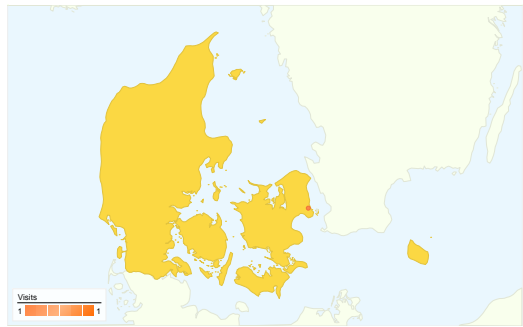

Map Overlay FR

Map Overlay KR

Map Overlay NZ

Map Overlay AT

Map Overlay IN

Map Overlay PT

Map Overlay DK

Map Overlay JP

Map Overlay IT

Map Overlay PK

Map Overlay TR

Country/Territory Detail:

Sweden

Apr 26, 2009 - Aug 28, 2009

Comparing to: Site

This country/territory sent 4 visits via 1 cities