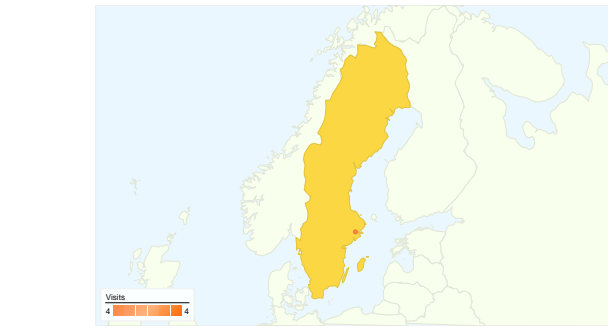

Site Usage

4,054 Visits

35.30% Bounce Rate

16,687 Pageviews

00:02:51 Avg. Time on Site

4.12 Pages/Visit

19.02% % New Visits

Map Overlay SE