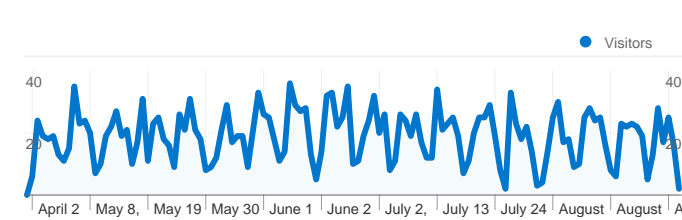

Site Usage

4,053 Visits

35.31% Bounce Rate

16,682 Pageviews

00:02:51 Avg. Time on Site

4.12 Pages/Visit

19.00% % New Visits

Visitors Overview