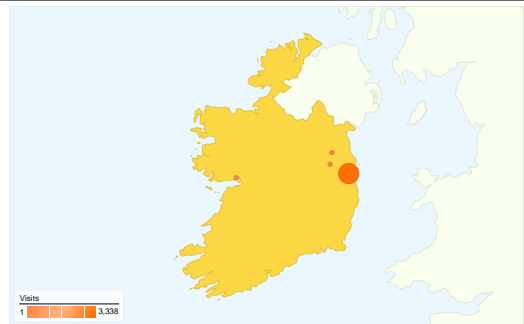

Visitors
809

Map Overlay world

Traffic Sources Overview

- **Search Engines**
2,141.00 (52.83%)
- **Referring Sites**
1,269.00 (31.31%)
- **Direct Traffic**
643.00 (15.86%)

Map Overlay IE

Map Overlay US

Map Overlay GB

Map Overlay DE

Map Overlay AU

Map Overlay HR

Map Overlay NO

Map Overlay NL

Map Overlay ES

810 people visited this site

 **4,054** Visits