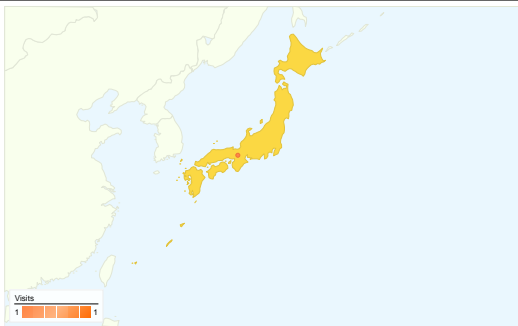

Site Usage

4,054 Visits

35.30% Bounce Rate

16,687 Pageviews

00:02:51 Avg. Time on Site

4.12 Pages/Visit

19.02% % New Visits

Map Overlay SE

Map Overlay FR

Map Overlay KR

Map Overlay NZ

Map Overlay AT

Map Overlay IN

Map Overlay PT

Map Overlay DK

Map Overlay JP

Map Overlay IT

Map Overlay PK

Map Overlay TR

Country/Territory Detail:

Sweden

Apr 26, 2009 - Aug 28, 2009

Comparing to: Site

This country/territory sent 4 visits via 1 cities