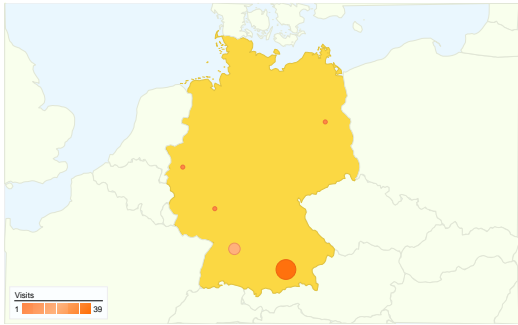

Visitors
809

Map Overlay world

Traffic Sources Overview

- **Search Engines**
2,141.00 (52.83%)
- **Referring Sites**
1,269.00 (31.31%)
- **Direct Traffic**
643.00 (15.86%)

Map Overlay IE

Map Overlay US

Map Overlay GB

Map Overlay DE

Map Overlay AU

Map Overlay HR

Map Overlay NO

Map Overlay NL

Map Overlay ES

810 people visited this site

 **4,054** Visits

All traffic sources sent a total of 4,053 visits

-  **15.86% Direct Traffic**
-  **31.30% Referring Sites**
-  **52.84% Search Engines**

- **Search Engines**
2,141.00 (52.83%)
- **Referring Sites**
1,269.00 (31.31%)
- **Direct Traffic**
643.00 (15.86%)