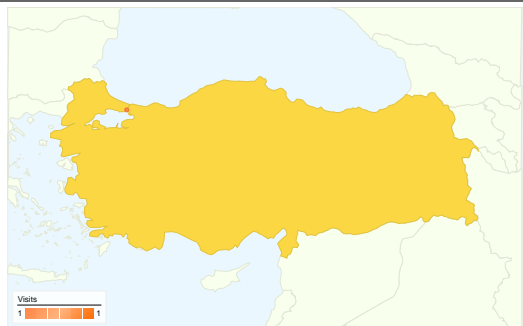

Map Overlay FR

Map Overlay KR

Map Overlay NZ

Map Overlay AT

Map Overlay IN

Map Overlay PT

Map Overlay DK

Map Overlay JP

Map Overlay IT

Map Overlay PK

Map Overlay TR

Country/Territory Detail:

Sweden

Apr 26, 2009 - Aug 28, 2009

Comparing to: Site

This country/territory sent 4 visits via 1 cities