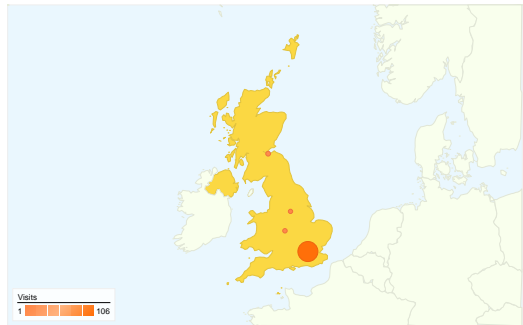

Visitors
809

Map Overlay world

Traffic Sources Overview

- **Search Engines**
2,141.00 (52.83%)
- **Referring Sites**
1,269.00 (31.31%)
- **Direct Traffic**
643.00 (15.86%)

Map Overlay IE

Map Overlay US

Map Overlay GB

Map Overlay DE

Map Overlay AU

Map Overlay HR

Map Overlay NO

Map Overlay NL

Map Overlay ES

810 people visited this site

 **4,054** Visits