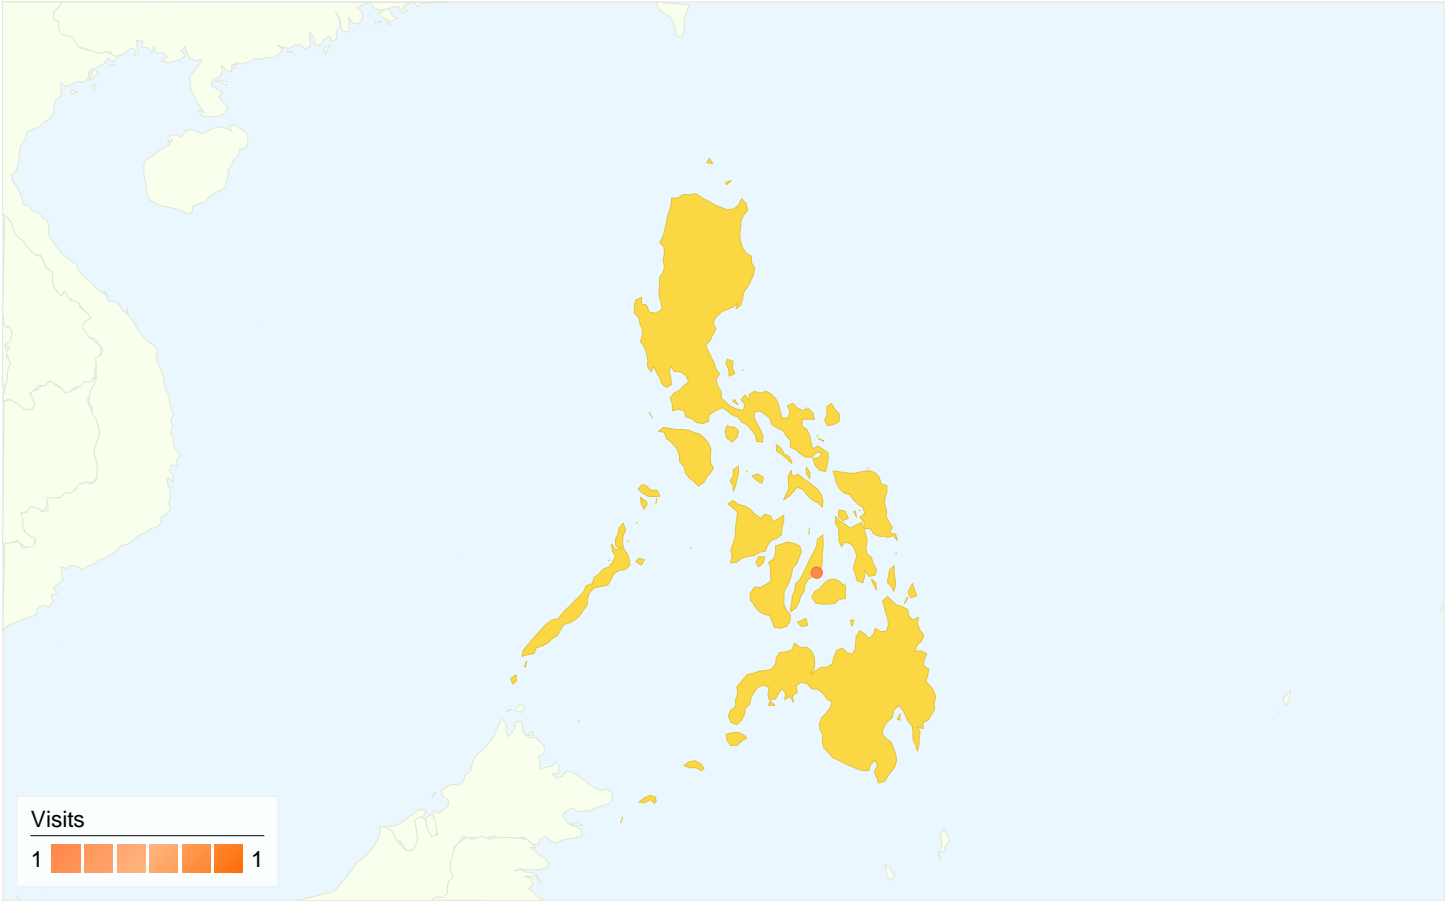

Country/Territory Detail:

Philippines

Apr 26, 2009 - Aug 28, 2009

Comparing to: Site

This country/territory sent 1 visits via 1 cities

Site Usage

Visits 1 % of Site Total: 0.02%	Pages/Visit 1.00 Site Avg: 4.12 (-75.71%)	Avg. Time on Site 00:00:00 Site Avg: 00:02:51 (-100.00%)	% New Visits 100.00% Site Avg: 19.02% (425.81%)	Bounce Rate 100.00% Site Avg: 35.30% (183.30%)	
City	Visits	Pages/Visit	Avg. Time on Site	% New Visits	Bounce Rate
Cebu	1	1.00	00:00:00	100.00%	100.00%

1 - 1 of 1