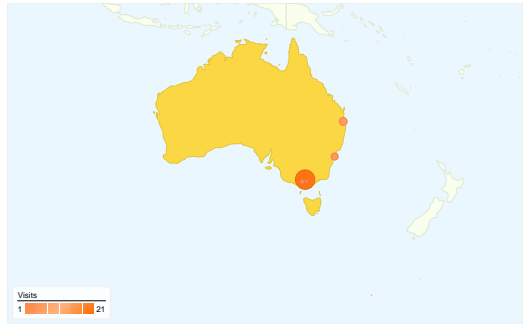

Visitors
809

Map Overlay world

Traffic Sources Overview

- **Search Engines**
2,141.00 (52.83%)
- **Referring Sites**
1,269.00 (31.31%)
- **Direct Traffic**
643.00 (15.86%)

Map Overlay IE

Map Overlay US

Map Overlay GB

Map Overlay DE

Map Overlay AU

Map Overlay HR

Map Overlay NO

Map Overlay NL

Map Overlay ES

810 people visited this site

 **4,054** Visits

All traffic sources sent a total of 4,053 visits

-  **15.86% Direct Traffic**
-  **31.30% Referring Sites**
-  **52.84% Search Engines**

- **Search Engines**
2,141.00 (52.83%)
- **Referring Sites**
1,269.00 (31.31%)
- **Direct Traffic**
643.00 (15.86%)