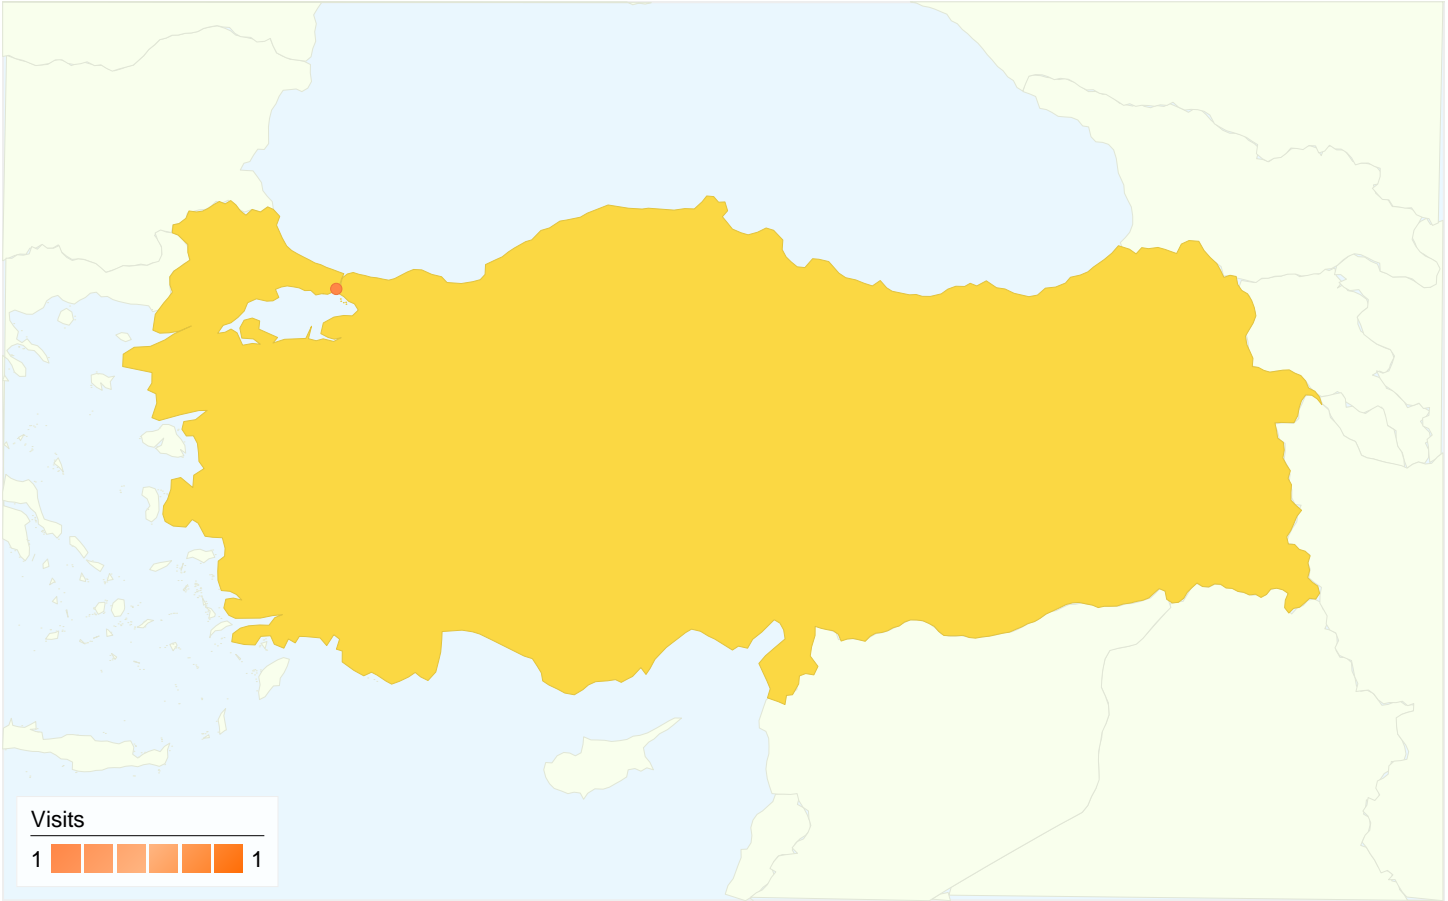

Country/Territory Detail:

Turkey

Apr 26, 2009 - Aug 28, 2009

Comparing to: Site

This country/territory sent 1 visits via 1 cities

Site Usage

Visits 1 % of Site Total: 0.02%	Pages/Visit 1.00 Site Avg: 4.12 (-75.71%)	Avg. Time on Site 00:00:00 Site Avg: 00:02:51 (-100.00%)	% New Visits 100.00% Site Avg: 19.02% (425.81%)	Bounce Rate 100.00% Site Avg: 35.30% (183.30%)	
City	Visits	Pages/Visit	Avg. Time on Site	% New Visits	Bounce Rate
Istanbul	1	1.00	00:00:00	100.00%	100.00%

1 - 1 of 1