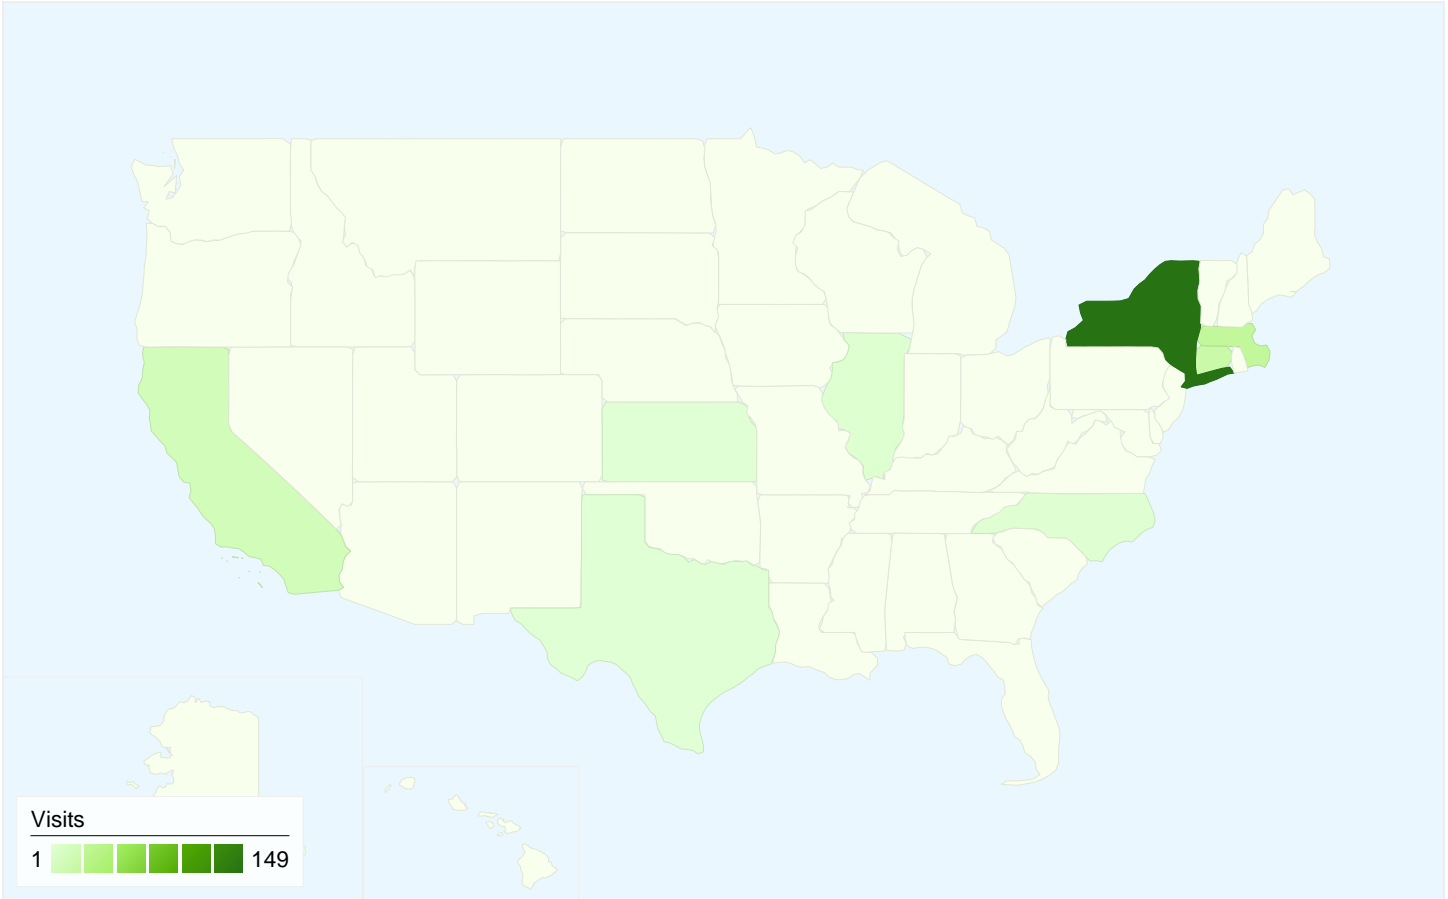

Santry	6	2.67	00:03:08	16.67%	50.00%
Maynooth	5	2.80	00:01:07	100.00%	60.00%
Waterford	5	2.40	00:00:33	60.00%	20.00%
Sligo	3	2.33	00:08:27	33.33%	33.33%
Kells	3	1.67	00:00:21	66.67%	66.67%
Cavan	3	3.00	00:01:12	66.67%	66.67%
Tallaght	3	1.67	00:00:22	66.67%	66.67%
Portlaoise	2	5.00	00:02:47	50.00%	0.00%
Castlerea	2	2.50	00:00:35	50.00%	50.00%
Drogheda	2	2.50	00:00:16	50.00%	0.00%
Dundrum	2	2.50	00:00:41	100.00%	50.00%
Mullingar	2	6.50	00:05:55	50.00%	0.00%
Dundalk	2	1.50	00:00:10	100.00%	50.00%
Leixlip	2	5.50	00:04:11	100.00%	0.00%
Athlone	2	3.00	00:00:42	100.00%	0.00%
Kildare	1	19.00	00:10:34	100.00%	0.00%
Dungarvan	1	3.00	00:00:53	100.00%	0.00%
Swords	1	1.00	00:00:00	0.00%	100.00%

1 - 27 of 27

Country/Territory Detail:

United States

Apr 26, 2009 - Aug 28, 2009

Comparing to: Site

This country/territory sent 215 visits via 8 regions

Site Usage

Region	Visits	Pages/Visit	Avg. Time on Site	% New Visits	Bounce Rate
Visits 215 % of Site Total: 5.30%	Pages/Visit 3.32 Site Avg: 4.12 (-19.43%)	Avg. Time on Site 00:03:03 Site Avg: 00:02:51 (7.24%)	% New Visits 28.84% Site Avg: 19.02% (51.63%)	Bounce Rate 34.88% Site Avg: 35.30% (-1.17%)	
New York	149	3.49	00:03:45	22.15%	33.56%
Massachusetts	26	2.38	00:02:05	23.08%	42.31%
Connecticut	20	1.75	00:00:22	45.00%	30.00%
California	13	2.54	00:00:26	53.85%	38.46%
Illinois	3	14.33	00:08:04	100.00%	66.67%
North Carolina	2	2.50	00:00:25	100.00%	0.00%
Kansas	1	1.00	00:00:00	100.00%	100.00%
Texas	1	14.00	00:04:23	100.00%	0.00%