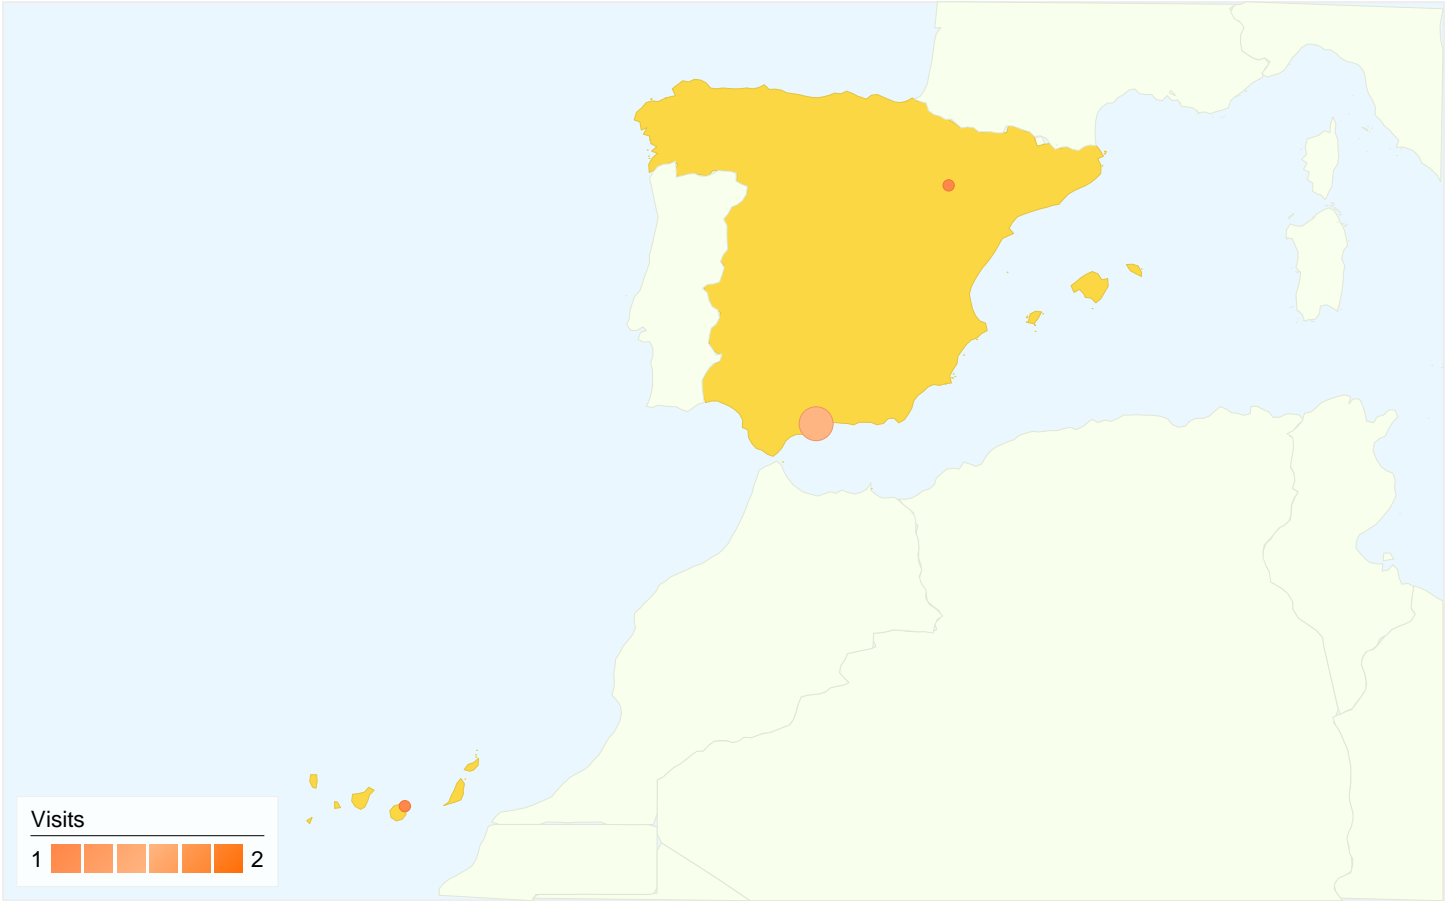

Country/Territory Detail:

Spain

Apr 26, 2009 - Aug 28, 2009

Comparing to: Site

This country/territory sent 4 visits via 3 cities

Site Usage

Visits 4 % of Site Total: 0.10%	Pages/Visit 3.75 Site Avg: 4.12 (-8.90%)	Avg. Time on Site 00:00:32 Site Avg: 00:02:51 (-81.11%)	% New Visits 100.00% Site Avg: 19.02% (425.81%)	Bounce Rate 0.00% Site Avg: 35.30% (-100.00%)	
City	Visits	Pages/Visit	Avg. Time on Site	% New Visits	Bounce Rate
Malaga	2	4.50	00:00:50	100.00%	0.00%
Las Palmas de Gran Canaria	1	3.00	00:00:16	100.00%	0.00%
Zaragoza	1	3.00	00:00:14	100.00%	0.00%