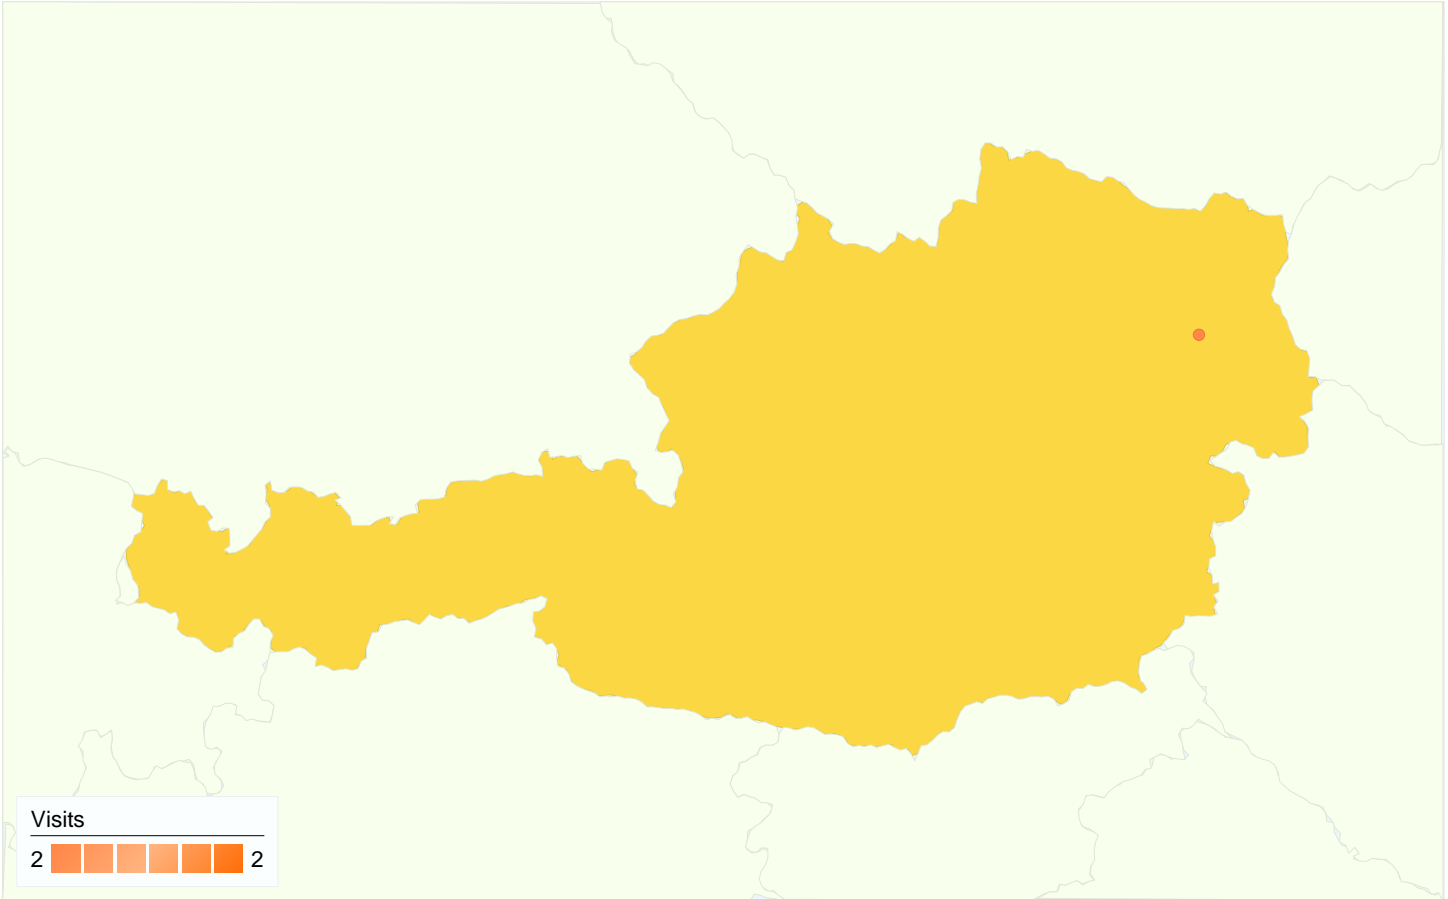

Country/Territory Detail:

Austria

Apr 26, 2009 - Aug 28, 2009

Comparing to: Site

This country/territory sent 2 visits via 1 cities

Site Usage

Visits 2 % of Site Total: 0.05%	Pages/Visit 14.00 Site Avg: 4.12 (240.12%)	Avg. Time on Site 00:05:49 Site Avg: 00:02:51 (104.12%)	% New Visits 100.00% Site Avg: 19.02% (425.81%)	Bounce Rate 0.00% Site Avg: 35.30% (-100.00%)	
City	Visits	Pages/Visit	Avg. Time on Site	% New Visits	Bounce Rate
Vienna	2	14.00	00:05:49	100.00%	0.00%