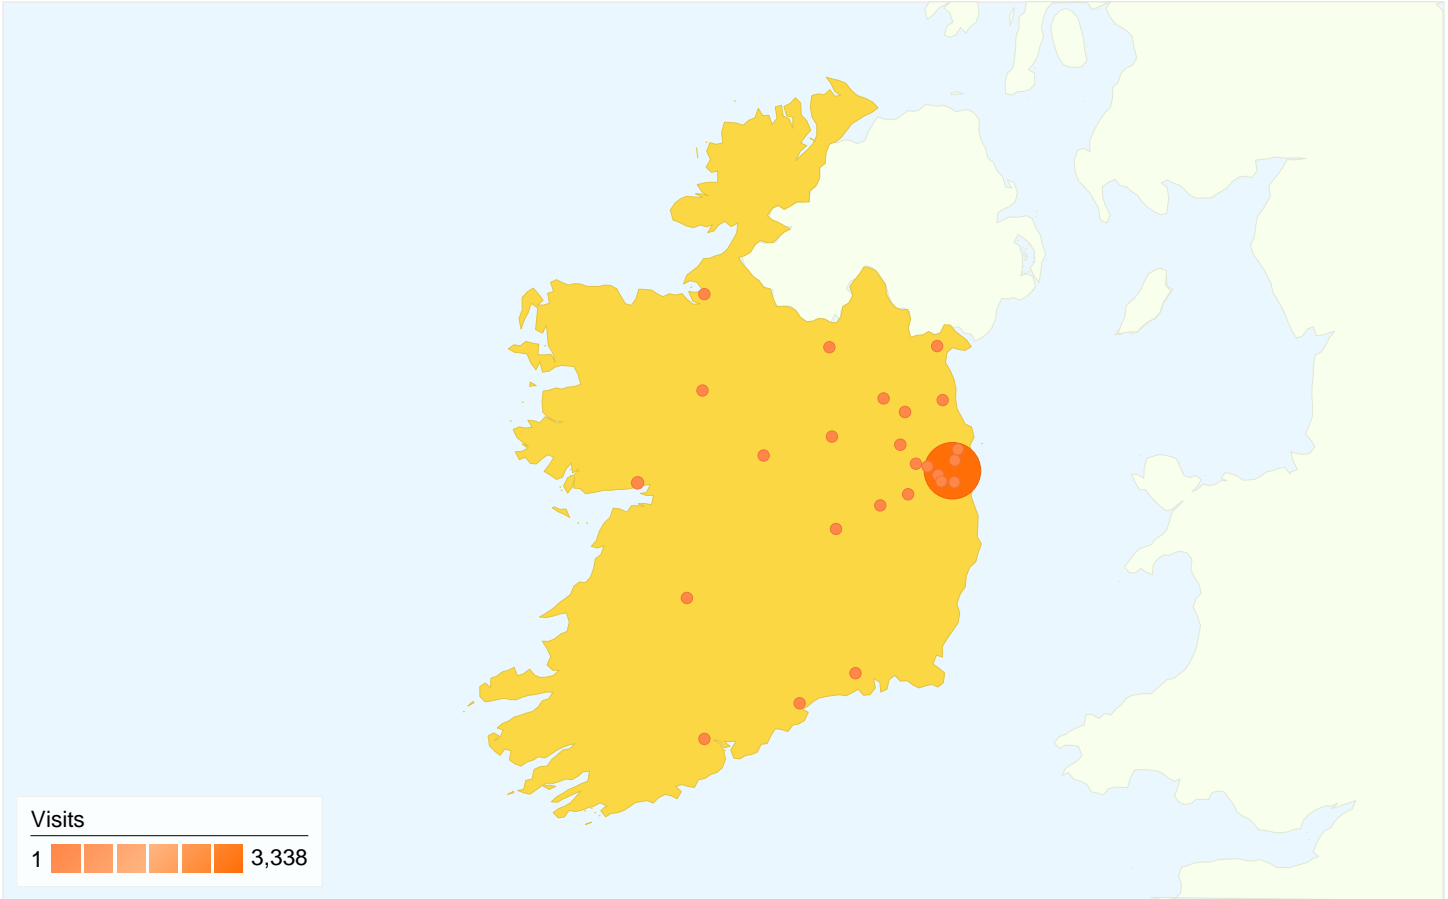

This country/territory sent 3,535 visits via 27 cities

Site Usage						
Visits	Pages/Visit	Avg. Time on Site	% New Visits	Bounce Rate		
3,535 % of Site Total: 87.20%	4.20 Site Avg: 4.12 (1.98%)	00:02:51 Site Avg: 00:02:51 (0.43%)	16.92% Site Avg: 19.02% (-11.05%)	35.87% Site Avg: 35.30% (1.62%)		
City	Visits	Pages/Visit	Avg. Time on Site	% New Visits	Bounce Rate	
Dublin	3,338	4.17	00:02:53	14.92%	36.49%	
Galway	80	4.56	00:02:05	42.50%	25.00%	
An Uaimh	19	5.79	00:02:52	57.89%	15.79%	
Summerhill	11	4.09	00:01:31	18.18%	27.27%	
(not set)	10	6.40	00:06:45	80.00%	0.00%	
Limerick	9	5.78	00:03:18	66.67%	33.33%	
Clondalkin	8	11.88	00:04:57	25.00%	0.00%	
Naas	7	3.29	00:02:09	57.14%	14.29%	
Cork	6	4.67	00:02:11	50.00%	33.33%