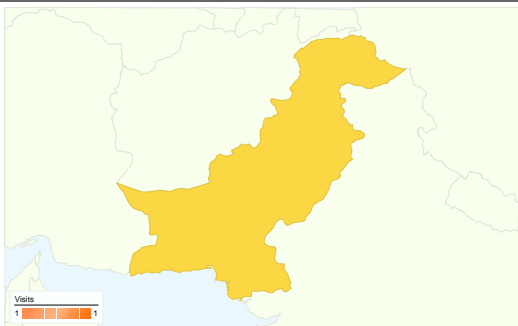

Map Overlay FR

Map Overlay KR

Map Overlay NZ

Map Overlay AT

Map Overlay IN

Map Overlay PT

Map Overlay DK

Map Overlay JP

Map Overlay IT

Map Overlay PK

Map Overlay TR

Country/Territory Detail:

Sweden

Apr 26, 2009 - Aug 28, 2009

Comparing to: Site

This country/territory sent 4 visits via 1 cities