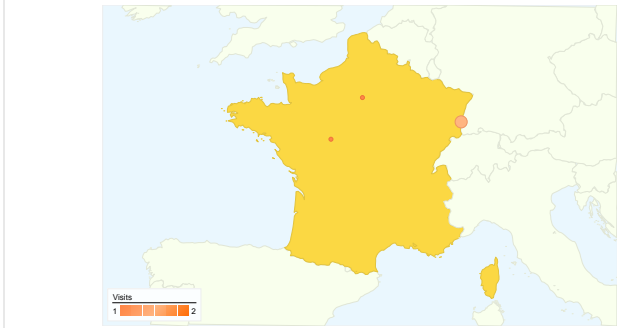

Map Overlay FR