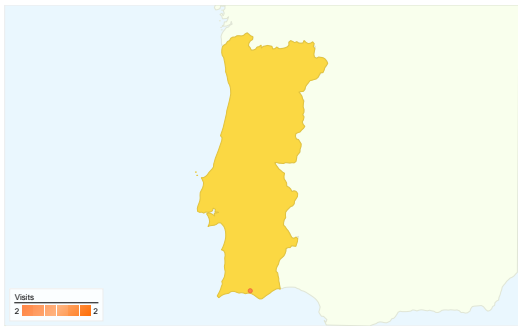

Map Overlay FR

Map Overlay KR

Map Overlay NZ

Map Overlay AT

Map Overlay IN

Map Overlay PT

Map Overlay DK

Map Overlay JP

Map Overlay IT

Map Overlay PK

Map Overlay TR

Country/Territory Detail:

Sweden

Apr 26, 2009 - Aug 28, 2009

Comparing to: Site

This country/territory sent 4 visits via 1 cities