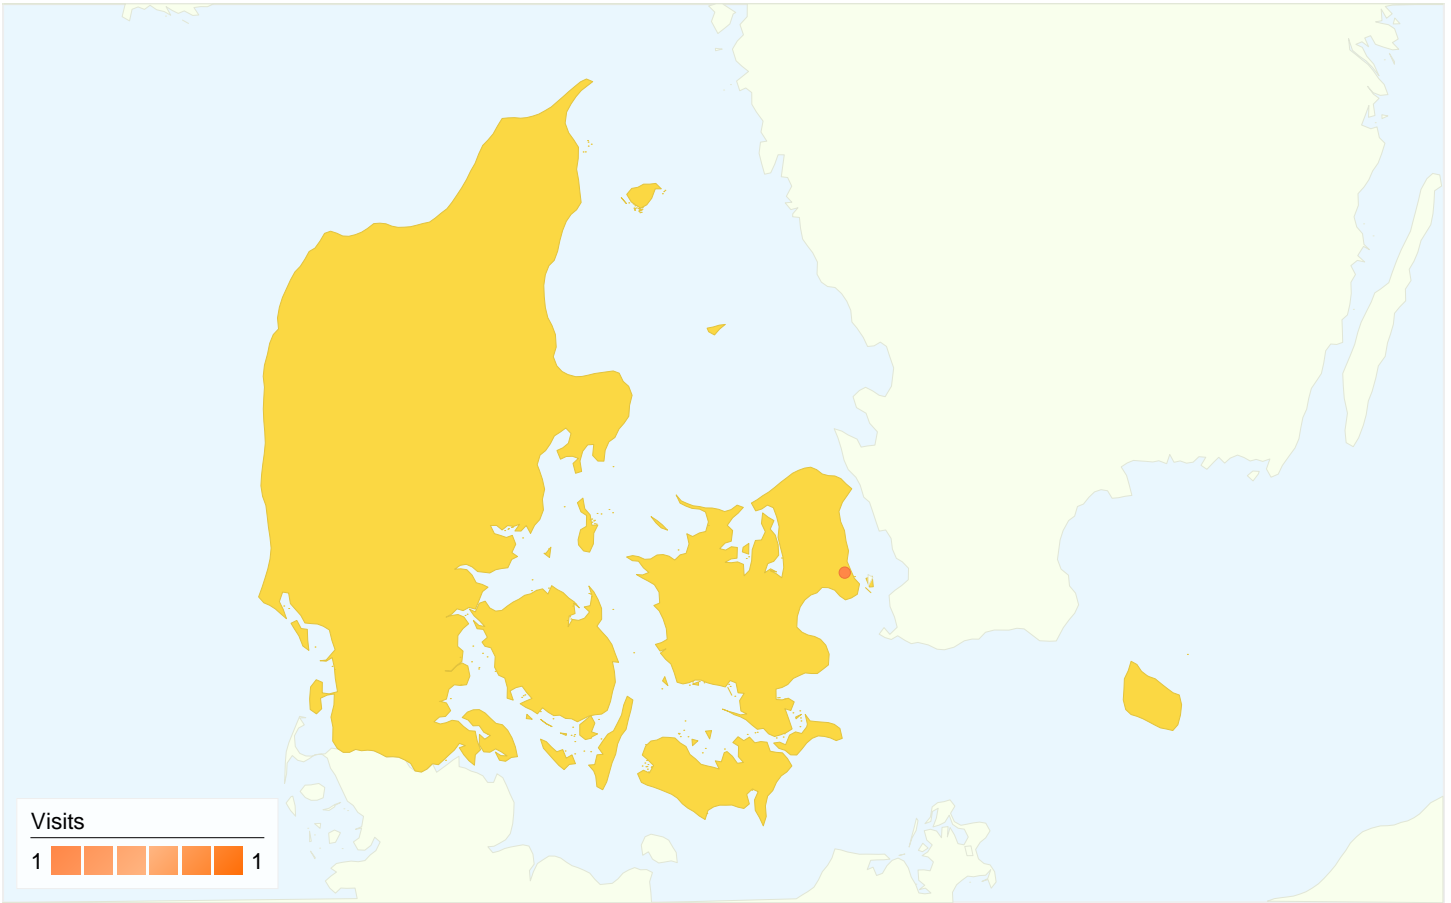

Country/Territory Detail:

Denmark

Apr 26, 2009 - Aug 28, 2009

Comparing to: Site

This country/territory sent 1 visits via 1 cities

Site Usage

Visits 1 % of Site Total: 0.02%	Pages/Visit 1.00 Site Avg: 4.12 (-75.71%)	Avg. Time on Site 00:00:00 Site Avg: 00:02:51 (-100.00%)	% New Visits 100.00% Site Avg: 19.02% (425.81%)	Bounce Rate 100.00% Site Avg: 35.30% (183.30%)	
City	Visits	Pages/Visit	Avg. Time on Site	% New Visits	Bounce Rate
Copenhagen	1	1.00	00:00:00	100.00%	100.00%