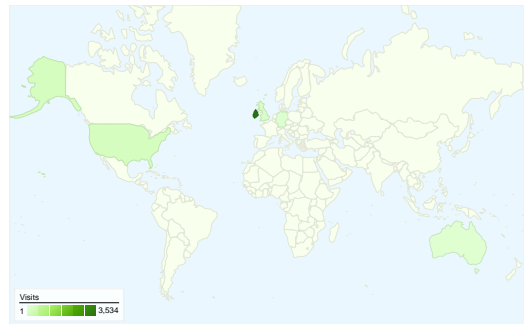

Site Usage

4,053 Visits

35.31% Bounce Rate

16,682 Pageviews

00:02:51 Avg. Time on Site

4.12 Pages/Visit

19.00% % New Visits

Visitors Overview

Visitors
809

Map Overlay world

Traffic Sources Overview

- **Search Engines**
2,141.00 (52.83%)
- **Referring Sites**
1,269.00 (31.31%)
- **Direct Traffic**
643.00 (15.86%)

Map Overlay IE

Map Overlay US

Map Overlay GB

Map Overlay DE

Map Overlay AU

Map Overlay HR

Map Overlay NO

Map Overlay NL

Map Overlay ES

810 people visited this site

 **4,054** Visits