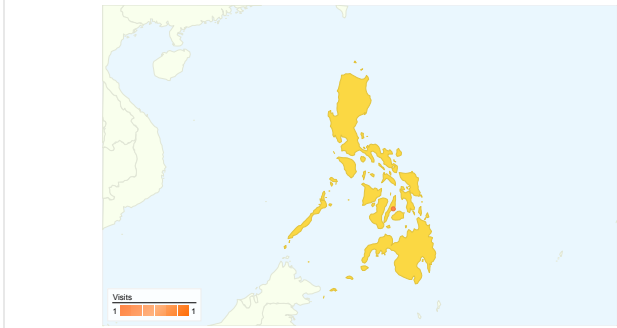

Map Overlay MX

Map Overlay PH

Country/Territory Detail:

Mexico

Apr 26, 2009 - Aug 28, 2009

Comparing to: Site

This country/territory sent 1 visits via 1 cities

Site Usage