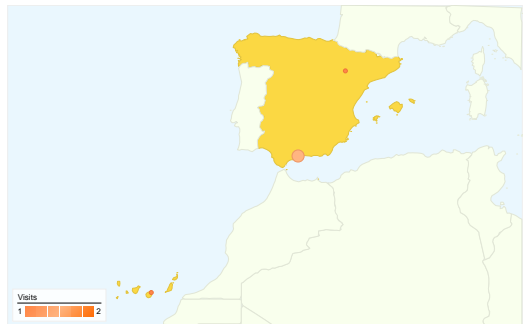

Visitors
809

Map Overlay world

Traffic Sources Overview

- **Search Engines**
2,141.00 (52.83%)
- **Referring Sites**
1,269.00 (31.31%)
- **Direct Traffic**
643.00 (15.86%)

Map Overlay IE

Map Overlay US

Map Overlay GB

Map Overlay DE

Map Overlay AU

Map Overlay HR

Map Overlay NO

Map Overlay NL

Map Overlay ES

810 people visited this site

 **4,054** Visits