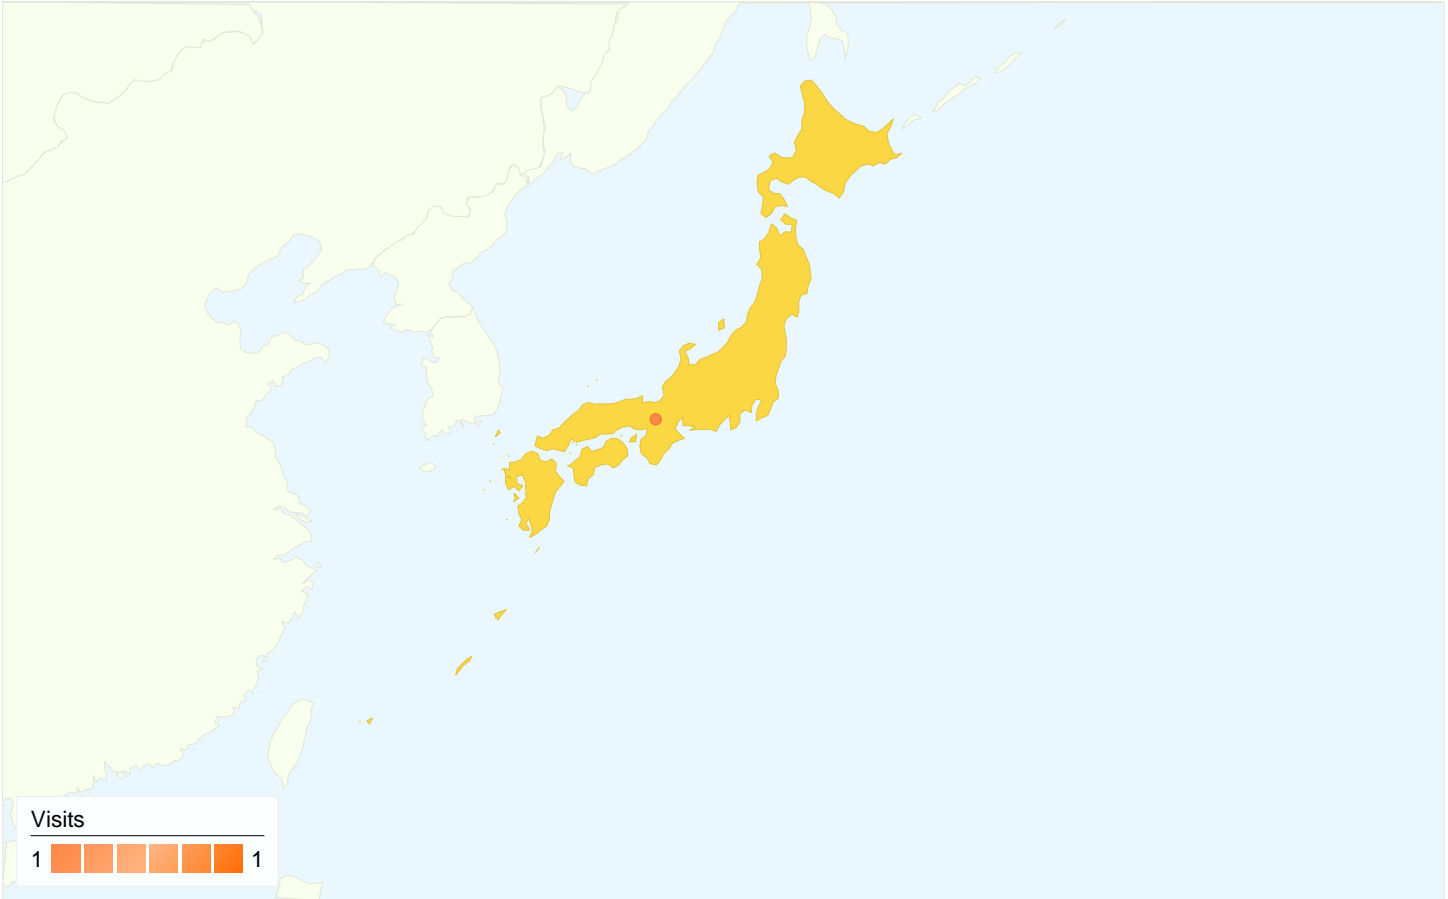

Country/Territory Detail:

Japan

Apr 26, 2009 - Aug 28, 2009

Comparing to: Site

This country/territory sent 1 visits via 1 cities

Site Usage						
Visits 1 % of Site Total: 0.02%	Pages/Visit 3.00 Site Avg: 4.12 (-27.12%)	Avg. Time on Site 00:01:13 Site Avg: 00:02:51 (-57.24%)	% New Visits 100.00% Site Avg: 19.02% (425.81%)	Bounce Rate 0.00% Site Avg: 35.30% (-100.00%)		
City	Visits	Pages/Visit	Avg. Time on Site	% New Visits	Bounce Rate	
Kyoto	1	3.00	00:01:13	100.00%	0.00%