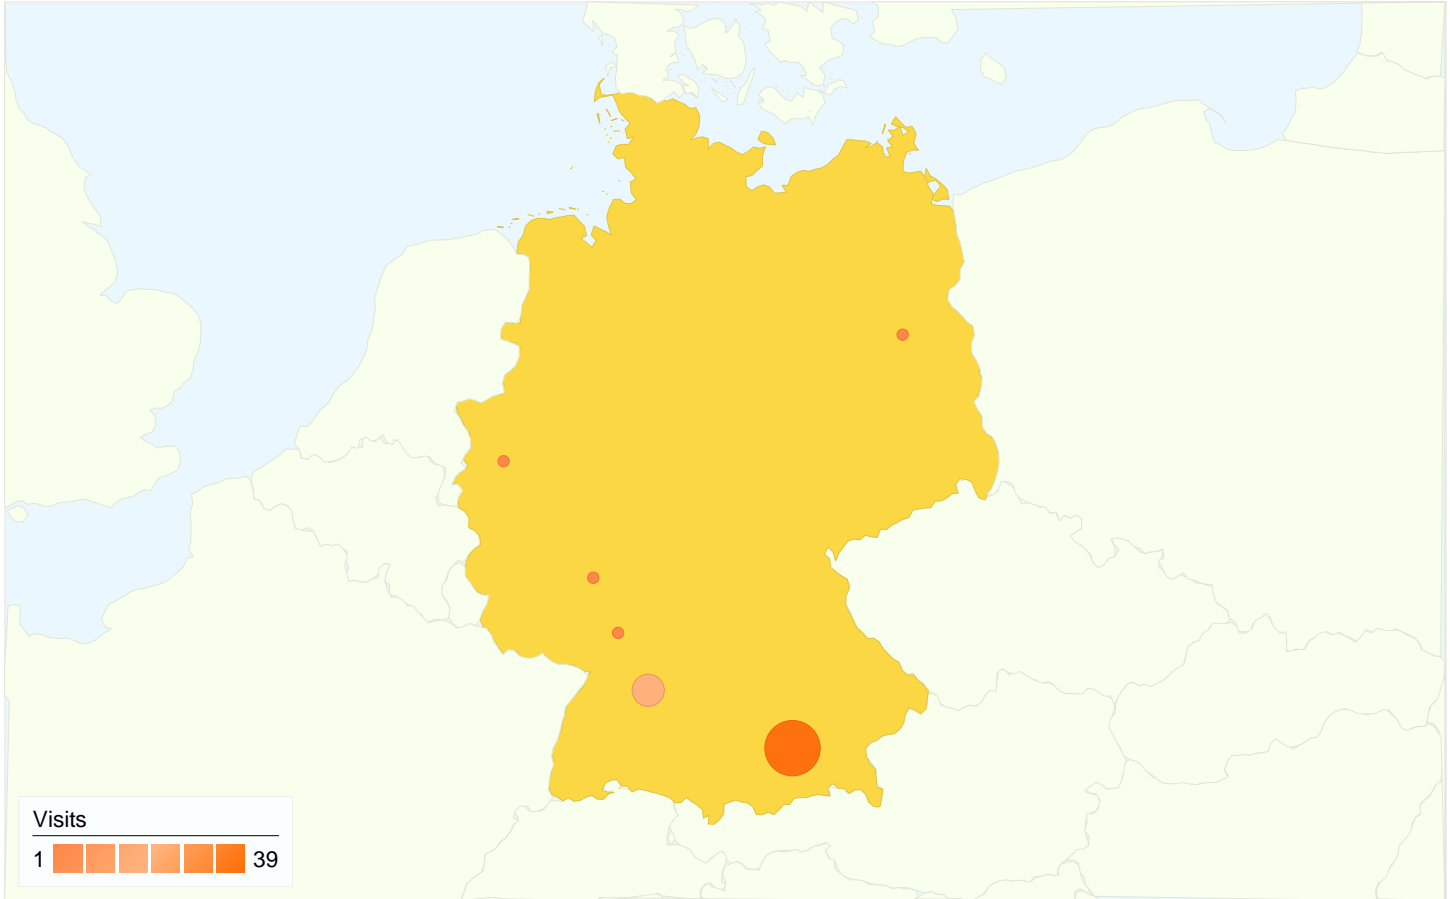

This country/territory sent 62 visits via 6 cities

Site Usage

City	Visits	Pages/Visit	Avg. Time on Site	% New Visits	Bounce Rate
Munich	39	4.82	00:01:54	2.56%	20.51%
Stuttgart	19	2.79	00:00:32	0.00%	31.58%
Berlin	1	17.00	00:24:35	100.00%	0.00%
Dusseldorf	1	13.00	00:04:35	100.00%	0.00%
Mainz	1	29.00	01:14:45	100.00%	0.00%
Heidelberg	1	3.00	00:01:50	100.00%	0.00%

1 - 6 of 6