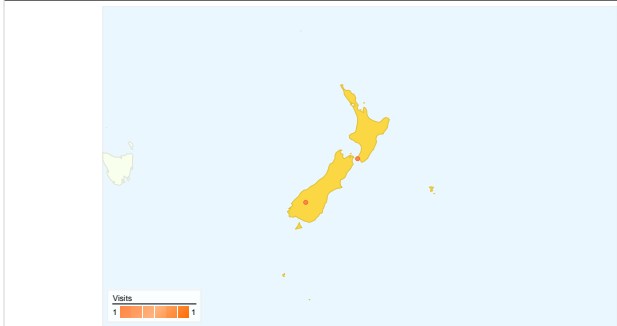

Site Usage

4,054 Visits

35.30% Bounce Rate

16,687 Pageviews

00:02:51 Avg. Time on Site

4.12 Pages/Visit

19.02% % New Visits

Map Overlay SE

Map Overlay FR

Map Overlay KR

Map Overlay NZ

Map Overlay AT

Map Overlay IN

Map Overlay PT

Map Overlay DK

Map Overlay JP

Map Overlay IT

Map Overlay PK

Map Overlay TR

Country/Territory Detail:

Sweden

Apr 26, 2009 - Aug 28, 2009

Comparing to: Site

This country/territory sent 4 visits via 1 cities